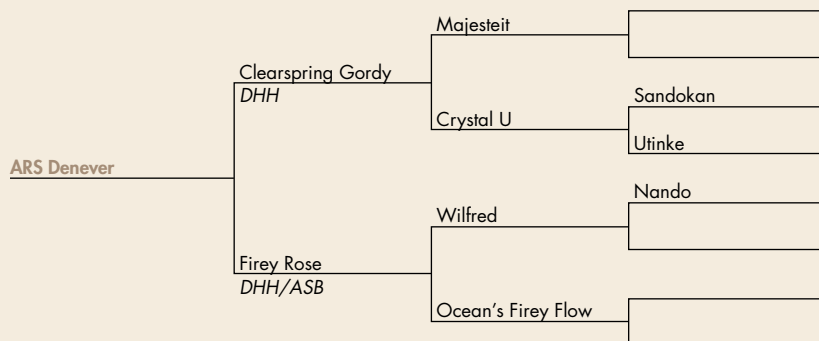

#97

\$ _____

ARS Denever

FOALED: 03-01-15 SEX: Stallion
CONSIGNOR: Allen Mast
Topeka, IN • 260-593-0433

NOTES: A nice upheaded sharp yearling.

#98

\$ _____

Dancing Cruiser