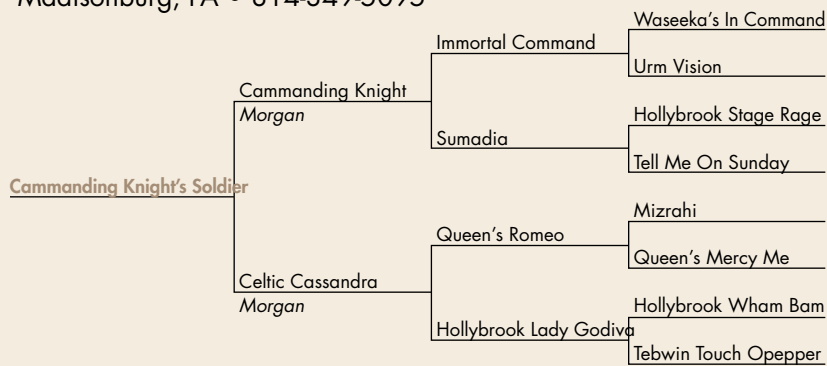

#65

\$ _____

Cammanding Knight's Soldier

REG: Pending FOALED: 04-16-16 SEX: Stallion

CONSIGNOR: Samuel B. Lapp Jr.

Madisonburg, PA • 814-349-5095

NOTES: Soldier is a big chestnut weanling with a look at me attitude. Some chrome and a long stretchy neck. WC pedigree Cedar Creek Harlequin.