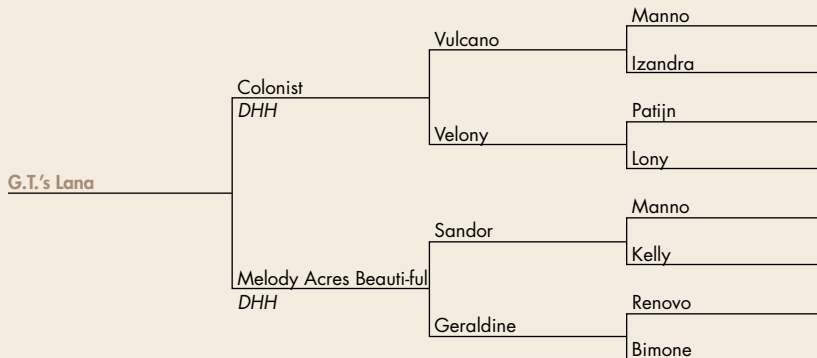

#4

\$ _____

G.T.'s Lana

REG: M-17895 FOALD: 02-27-16 SEX: Mare
CONSIGNOR: Leroy & Carolyn Gray
Fairbank, IA • 319-635-2613

Sire - Colonist

NOTES: Bay filly that will take your breath away. Nice long neck with style and attitude.