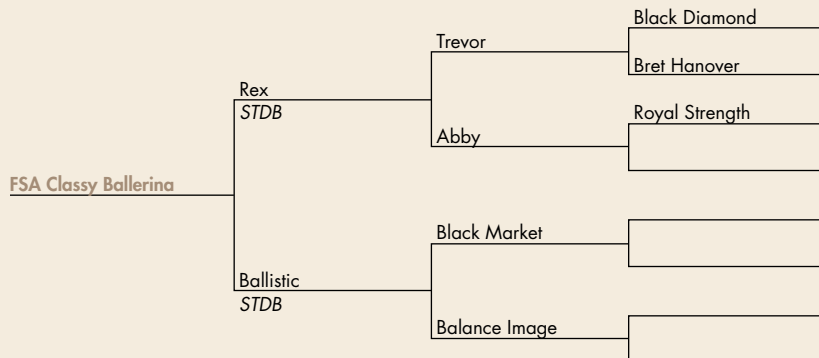

FSA Classy Ballerina

FOALED: 03-25-16 SEX: Mare
CONSIGNOR: First Start Acres
Goshen, IN • 574-350-8786