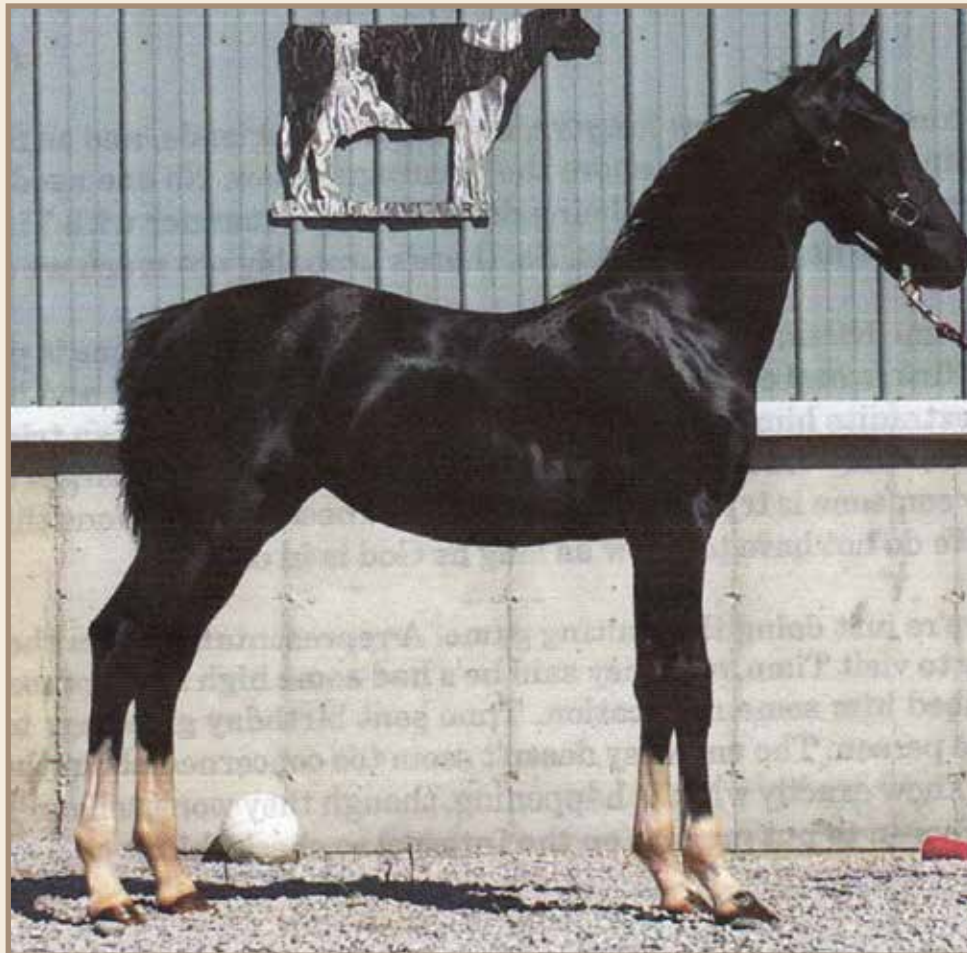

#37

\$ _____

MT's Firecracker

REG: S-18240 FOALED: 05-20-16 SEX: Stallion
 CONSIGNOR: Mark Troyer
 Middlebury, IN • 260-499-0466

Sire - Garfield

NOTES: Firecracker's mother was a good-driving mare.

#38

\$ _____