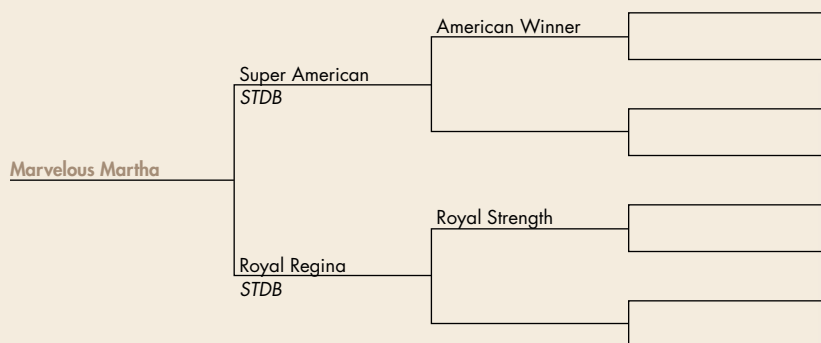

#84

\$ _____

Marvelous Martha

FOALED: Yearling SEX: Mare

CONSIGNOR: National Breeders Showcase

Middlebury, IN • 260-336-8137

NOTES: Big trotting mare. No papers.

#85