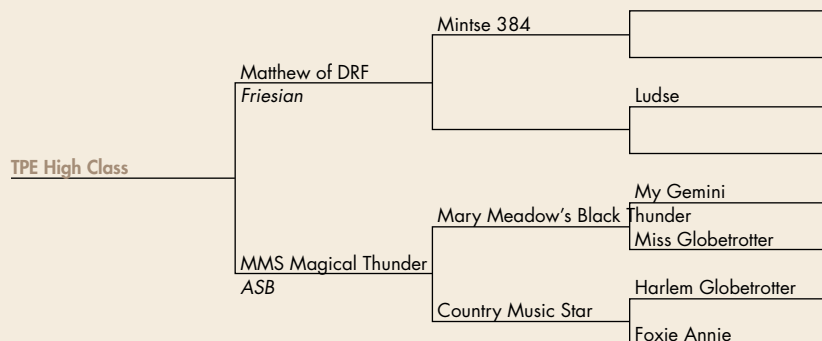

NOTES: Sharp! Registered with the Friesian Sport Horse Association.