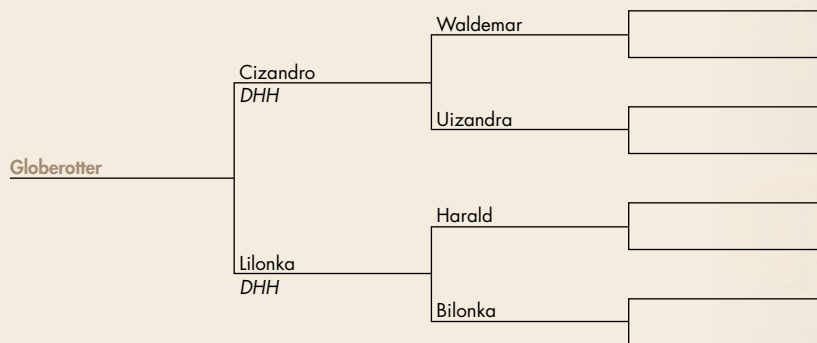

Stallion
#16

\$ _____

Globetrotter

REG: 528003 201103882 **FOALED:** 05-15-11 **SEX:** Stallion
CONSIGNED BY: Rocky Ridge Stables • Misty Meadow Stables
 Narvon, PA • 717-989-2026

NOTES: Globetrotter is a 16 hand black bay stallion. His 2016 foal crop looks very good. On farm or shipped semen available.