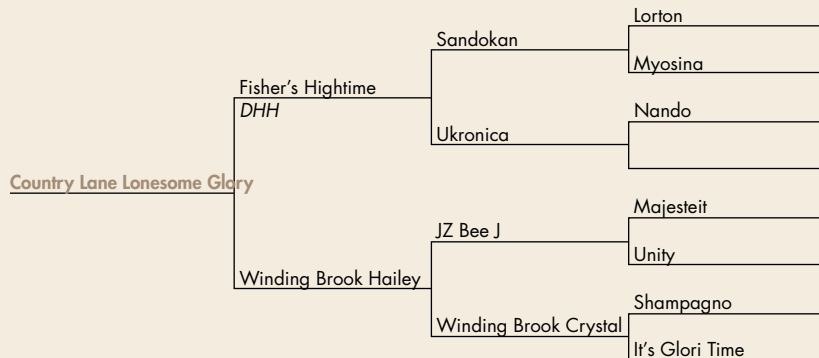

#33

\$ _____

Country Lane Lonesome Glory

FOALED: 06-08-16 SEX: Stallion
CONSIGNOR: Devon Schrock, Richard Yoder
Mattoon, IL • 217-234-4144

NOTES: Bold, expressive and talented. The kind that will wear harness!