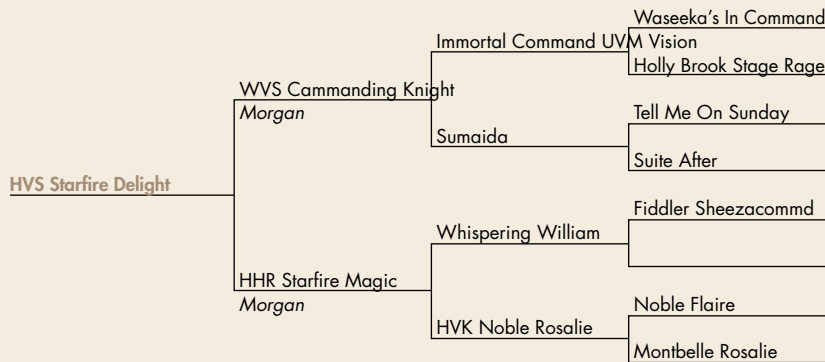

NOTES: Delight is a neat filly with a WC pedigree. Her dam always has lots of motion. She might be futurity bound.