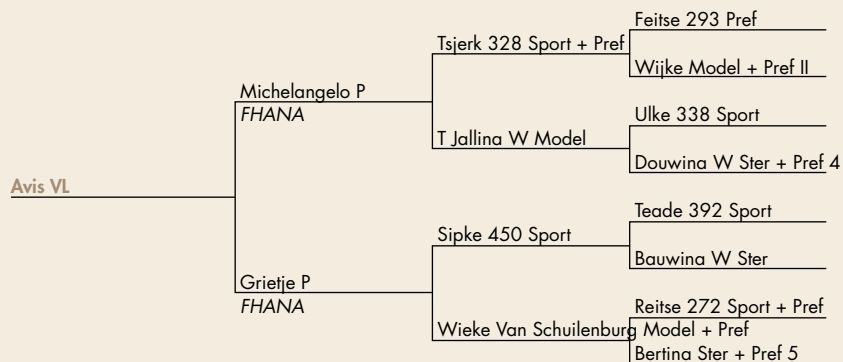

Avis

REG: 840004201603009 **FOALED:** May 2016 **SEX:** Mare
CONSIGNOR: L. Raber, V. Miller
Fredericksburg, OH • 330-317-7480