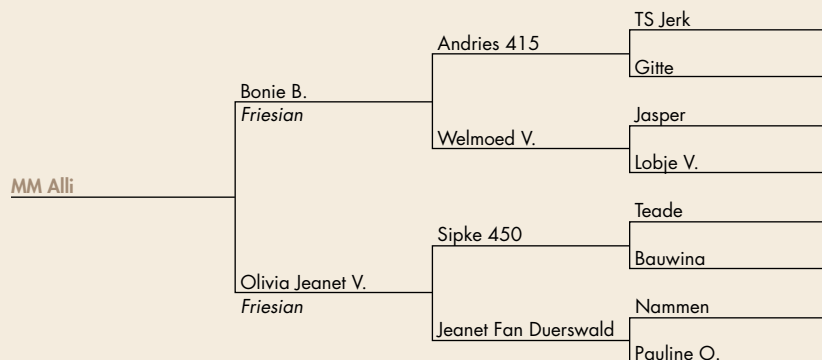

NOTES: She is our first filly from Bonie B. and only the 2nd foal offered in public auction! A very upright young filly!