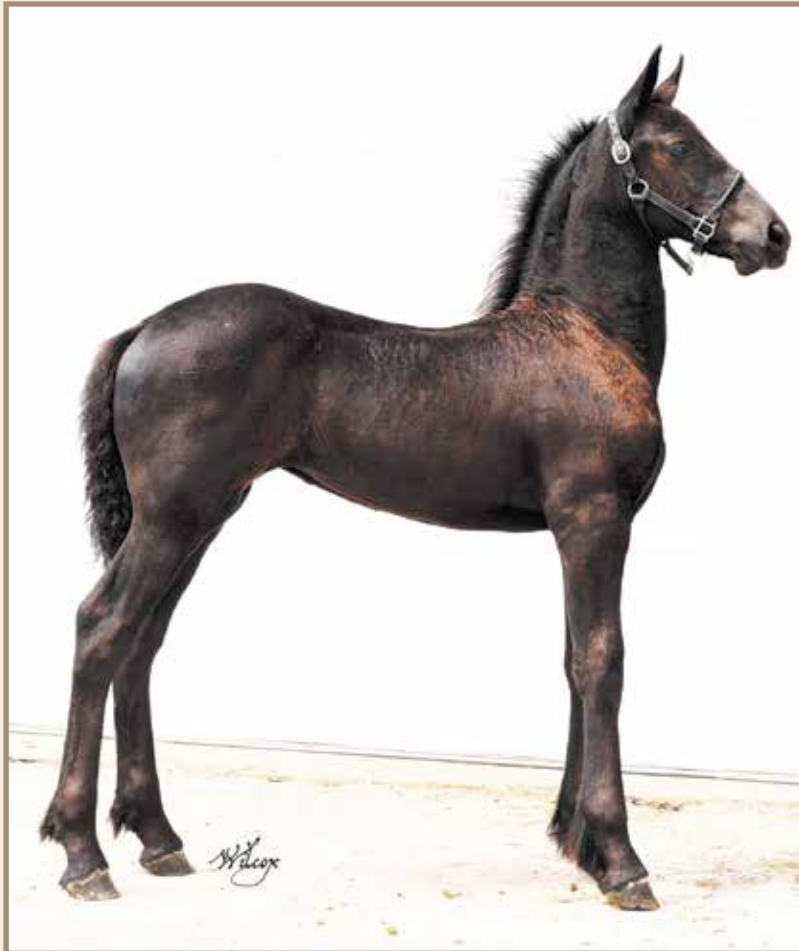

#61

$ _____

Pleasant View's Leana

REG: Pending FOALED: 2016 SEX: Mare
CONSIGNOR: Perry L. Miller - Agent
Goshen, IN • 574-642-9904