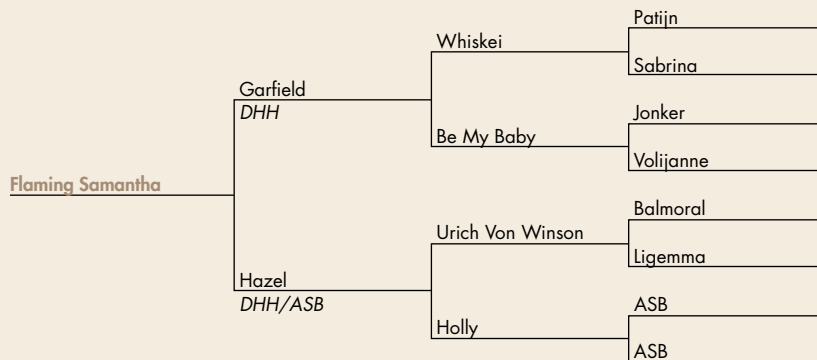

NOTES: Samantha is a very sharp filly with a very bright future.