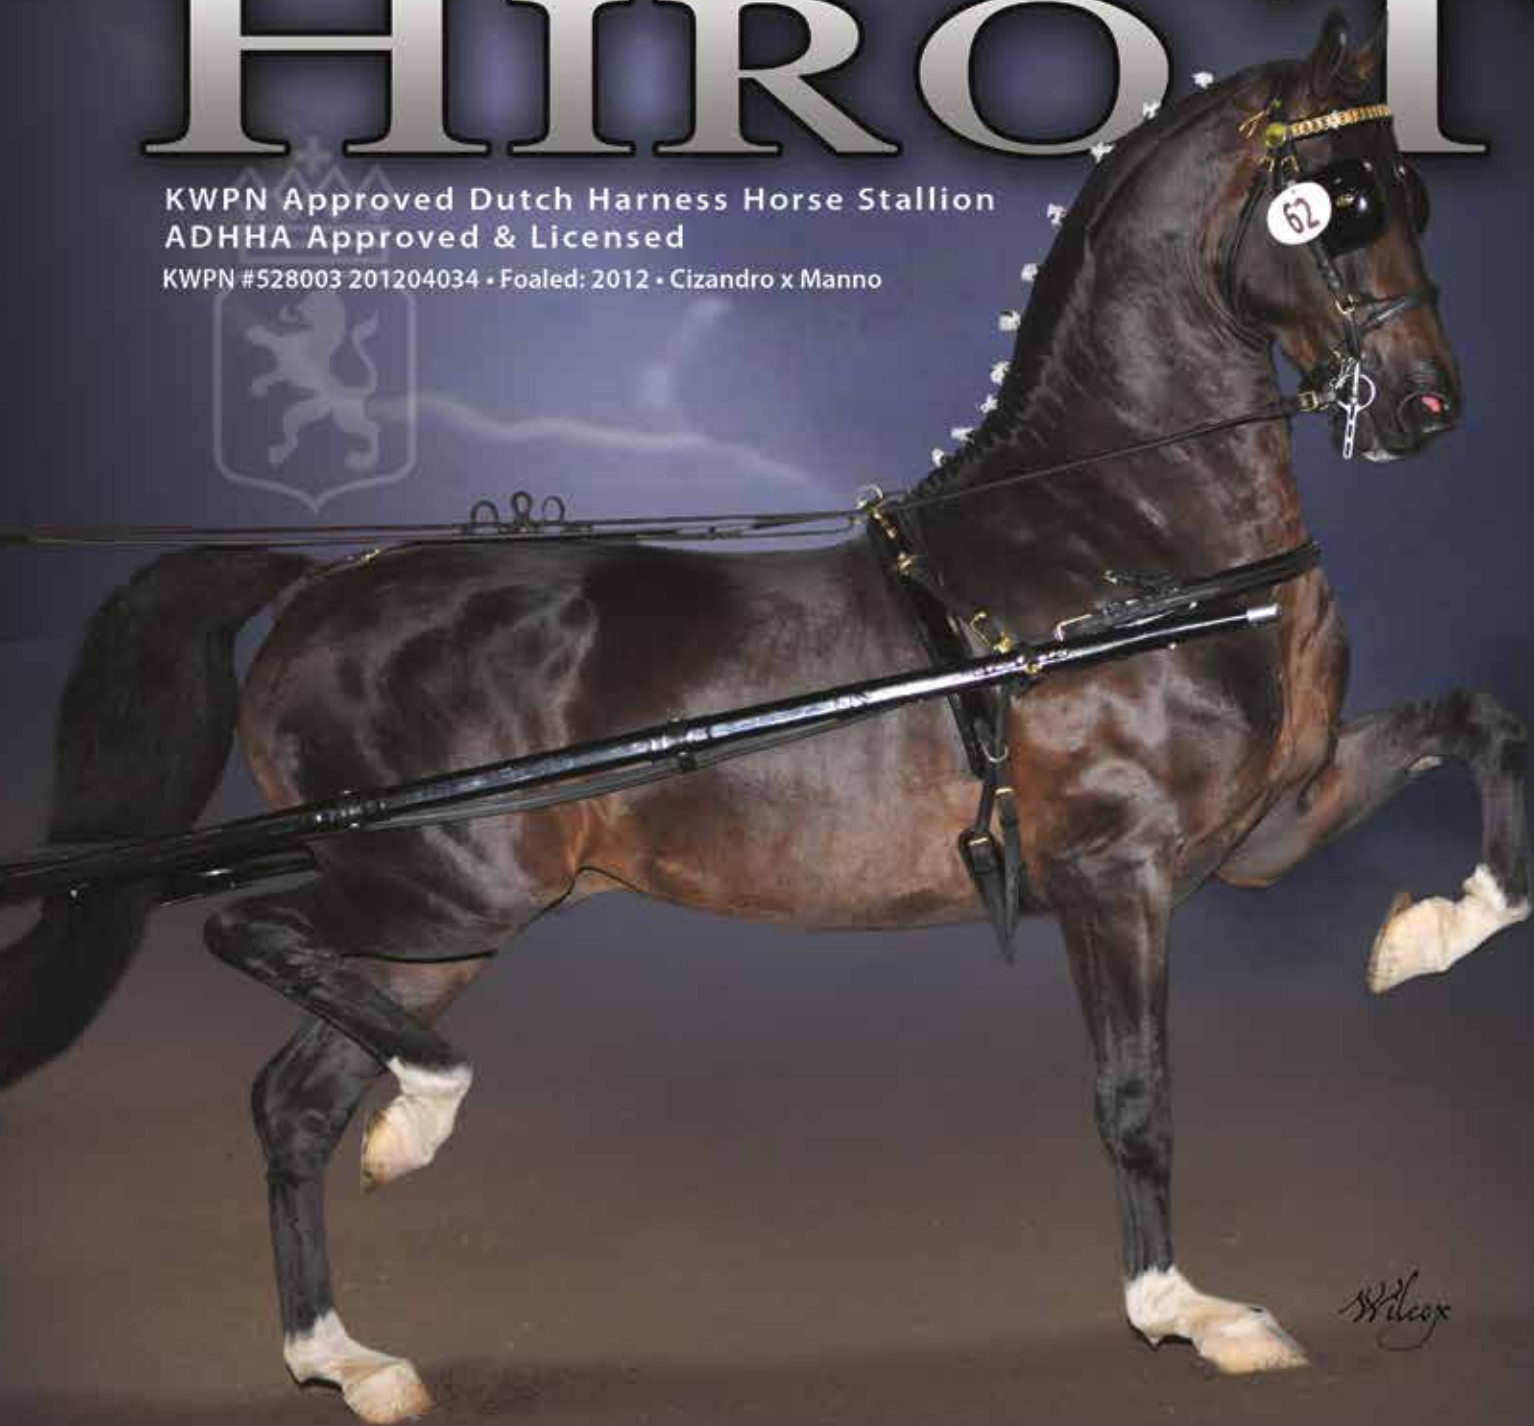

HIRO T

KWPN Approved Dutch Harness Horse Stallion
ADHHA Approved & Licensed
KWPN #528003 201204034 • Foaled: 2012 • Cizandro x Manno

Wilcox

**STORMY RIDGE
STABLE**

Jonathan & Steven Fisher owners
183 Field Lane - Centre Hall, Pennsylvania 16828
Ph: 814-280-1121

Standing at....