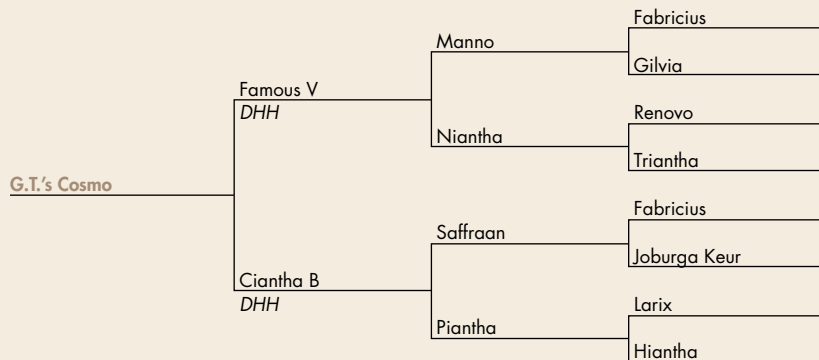

#5

\$ _____

G.T.'s Cosmo

REG: S-17892 FOALED: 04-07-16 SEX: Stallion
CONSIGNOR: Leroy & Carolyn Gray
Fairbank, IA • 319-635-2613

Sire - Famous V

NOTES: This stud foal will make a stud prospect and show colt. Has a lot of drive like his parents. Nice colt to be around.