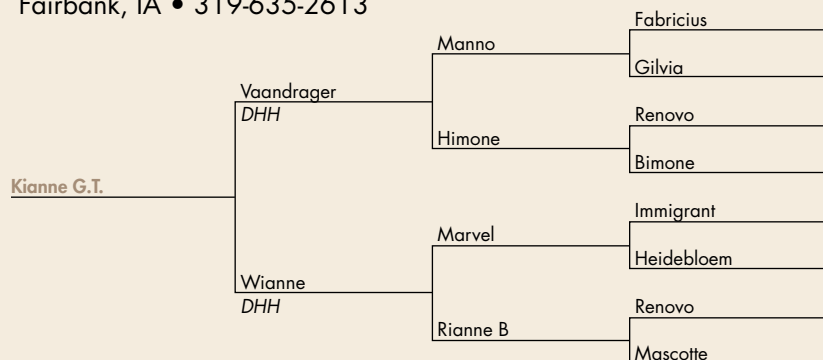

Kianne G.T.

REG: M-16478 KWPN 840025020150196

FOALED: 04-03-15 SEX: Mare

CONSIGNOR: Leroy & Carolyn Gray
Fairbank, IA • 319-635-2613

Sire - Vaandrager