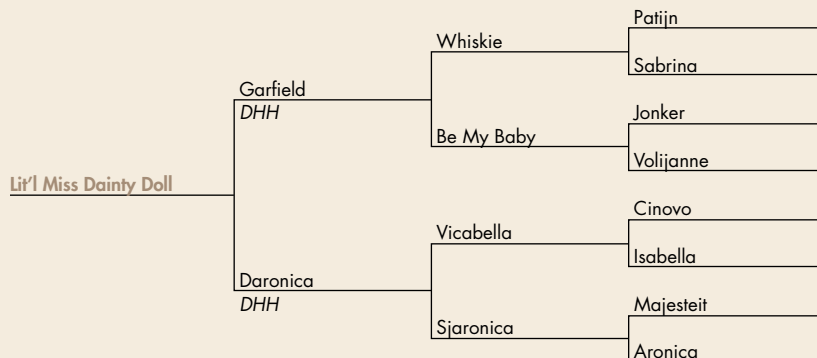

NOTES: Dainty Doll is a sharp ADHHA Jackpot filly.