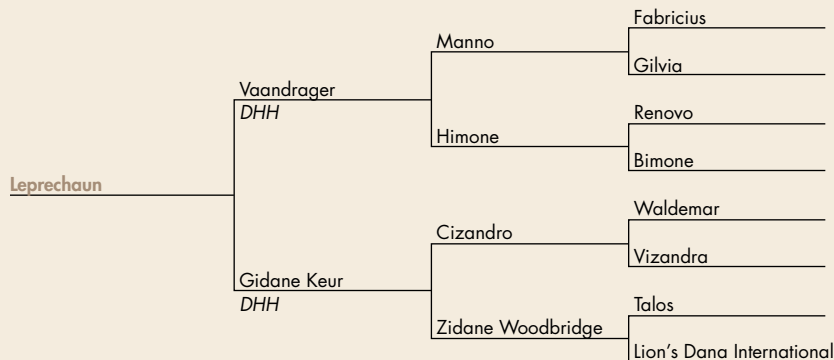

#13

\$ _____

Leprechaun

REG: 8400252016 W00104 FOALED: 03-17-16 SEX: Stallion
CONSIGNOR: John Beachy
Goshen, IN • 574-825-3943

NOTES: His dam was the top scoring IBOP mare in the 2015 Keuring and she is also a full sister to Hertog Jan, the top scoring stallion at the test center last year.