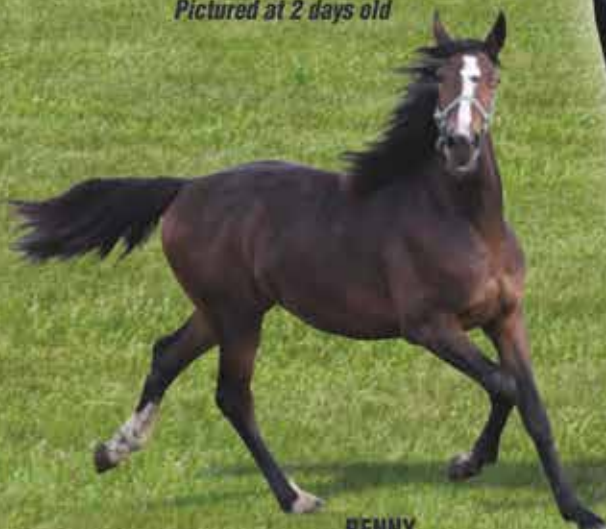

Hours 8:00 – 4:30, M – F, Sat by Appointment
260-593-2553 x1

Melody Acres **BEN FRANKLIN** presents

his exceptional
offspring ...

CINDY

M.A. Ben Franklin x Pine Forest
Pictured at 2 days old

PENNY

M.A. Ben Franklin x Babe's Bar by Malabar Man
Yearling - SOLD

PAYCHECK (2 year old)

M.A. Ben Franklin x Mr. Lavec
SOLD for \$15,000

LADY OF CLASS

M.A. Ben Franklin x
Mars Mercedes
FOR SALE

**M.A. Ben Franklin is also the sire of
sale consignment WOW Factor.
Find him in the sale catalog.**