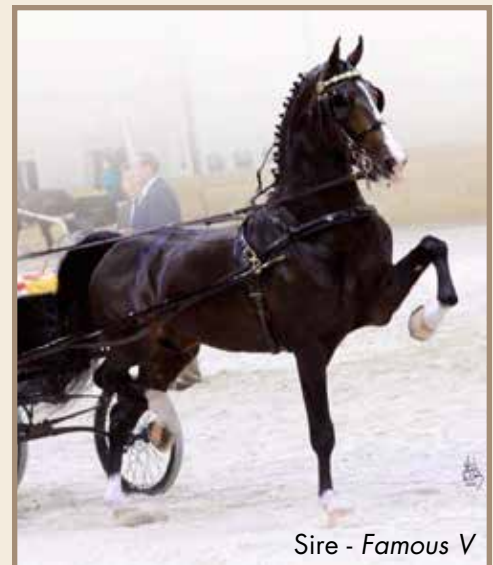

NOTES: This mare has a lot of attitude to make a great driving mare. Sharp upheaded filly.