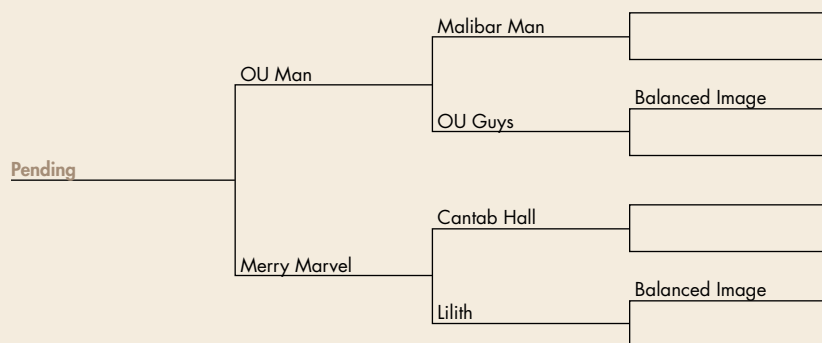

Pending

REG: Pending FOALED: 03-27-16 SEX: Stallion
CONSIGNOR: Mark Byler
West Farmington, OH • 440-667-1125