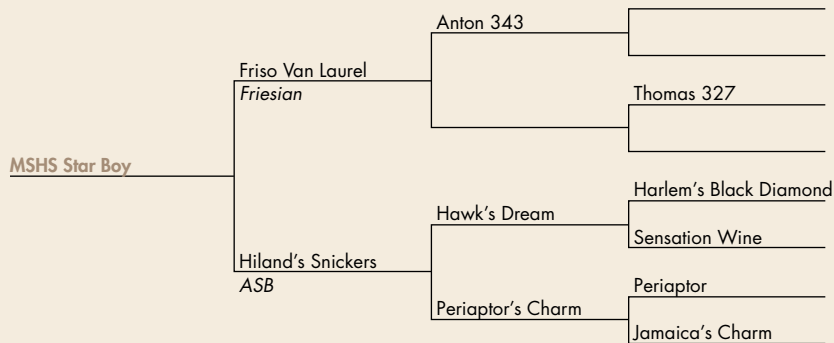

NOTES: Be sure to check out this sharp young colt. He has good conformation and should be registered by sale time.

#53

\$ _____

MSHS Star Boy

REG: FBHR 20161016 FOALED: 06-04-16 SEX: Stallion
CONSIGNOR: MT Side Horseshoeing
Loganton, PA • 570-786-7073