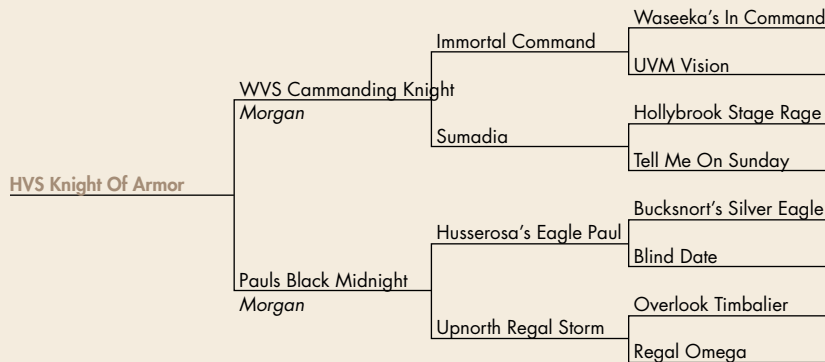

NOTES: Sharp. In training with Joshua Noble at Burkland Farm for the yearling shows. Call Josh 270-729-7297 for more info.