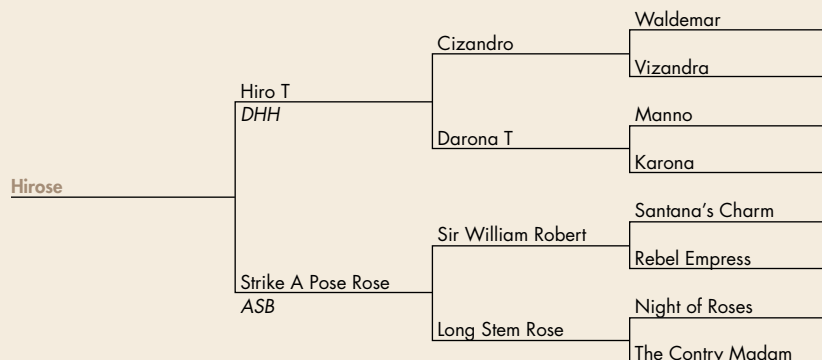

NOTES: Hirose is a beautiful refined filly. She has great conformation and a lot of natural talent.