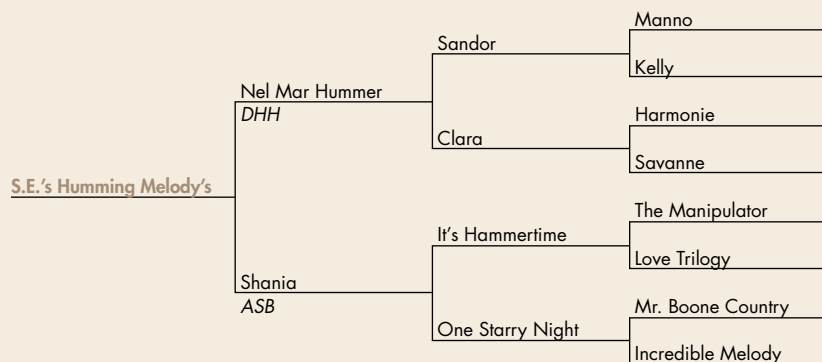

#92

\$ _____

S.E.'s Humming Melody's

REG: M-18022 FOALD: 05-21-15 SEX: Mare
CONSIGNOR: Ray Slabaugh - Slabaugh Equine
Middlefield, OH • 440-693-4314

NOTES: Help yourself into the exciting new world of 1/2 Saddlebred Show Horses.