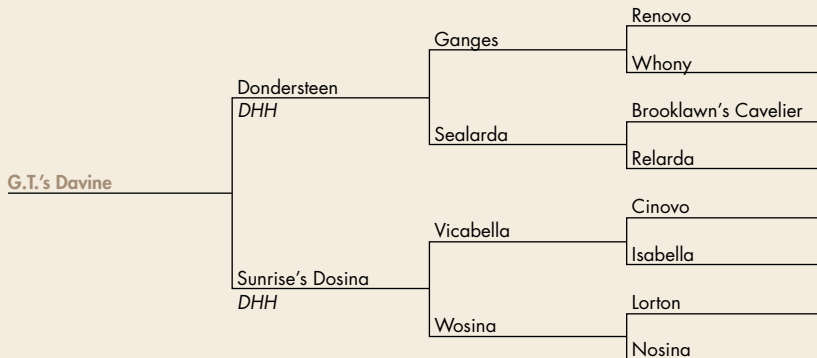

#1

\$ _____

G.T.'s Davine

REG: M-17894 FOALED: 03-17-16 SEX: Mare

CONSIGNOR: Leroy & Carolyn Gray

Fairbank, IA • 319-635-2613

NOTES: Nice black bay filly with nice slope of shoulder. Should make a driving mare with attitude. Davine is a Jackpot futurity filly.