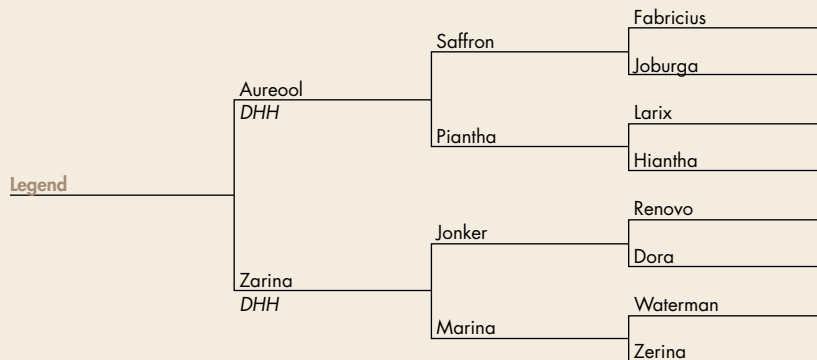

Sire - Aureool

NOTES: This is going to be one tremendous show horse. No Manno or Patijn.

Winand

Roy M x Ina • Foaled 3-5-2003 • ADHHA *S-1139

Consistently producing sale ring champions, Winand continues to produce offspring with the talents it takes to exceed. The offspring from Winand have sold for an average of \$7,500 in 2016.