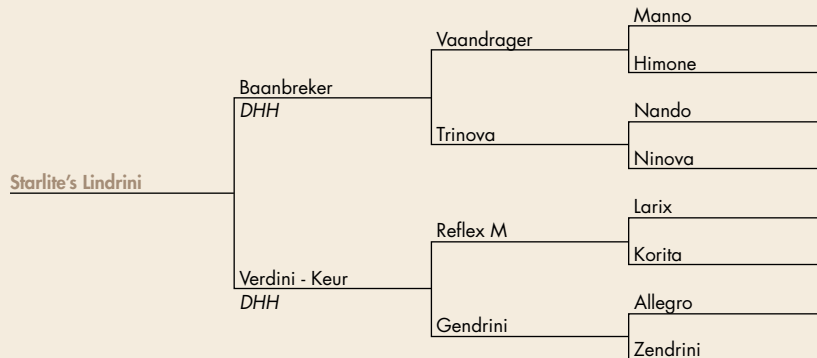

#15

\$ _____

Starlite's Lindrini

REG: M-17935 FOALD: 06-22-16 SEX: Mare
CONSIGNOR: Aquilla King, Starlite Farm
Hagerstown, PA • 765-524-6117

NOTES: This is the cream of the crop and a little special! In attitude, she is awesome. With the purchase of this filly you will also receive a mystery box. Stop by her stall or give us a call.