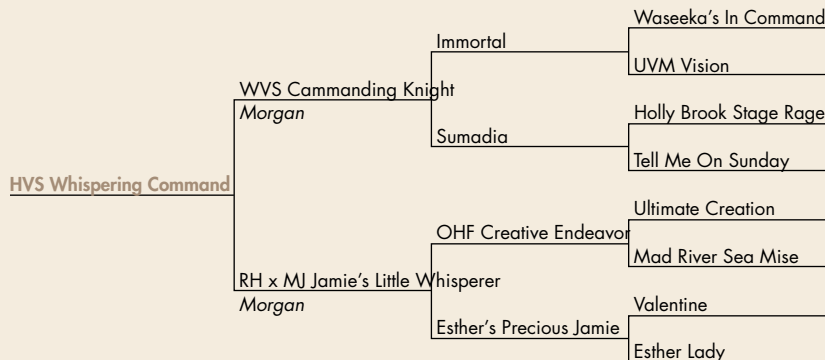

#66

\$ _____

HVS Whispering Command

REG: Pending FOALED: 05-26-16 SEX: Stallion
CONSIGNOR: Happy Valley Stables
Spring Mills, PA • 814-422-0516

NOTES: Sharp eyecatching weanling.

#67

\$ _____

HVS Starfire Delight