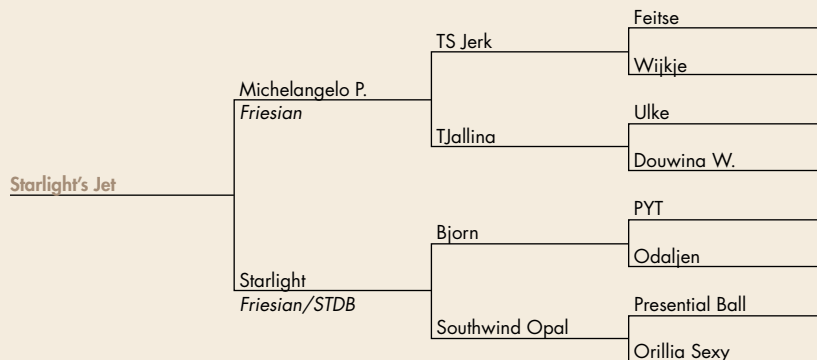

NOTES: Registered dark bay yearling stallion.