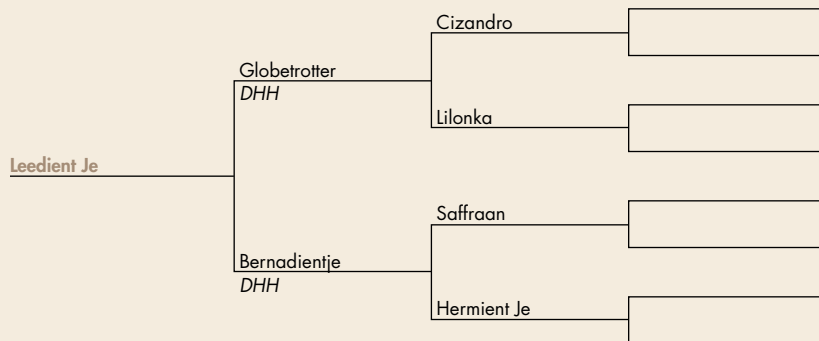

NOTES: Lee is a black bay stud colt. Looks very good. KWPN registered. Check his pedigree.