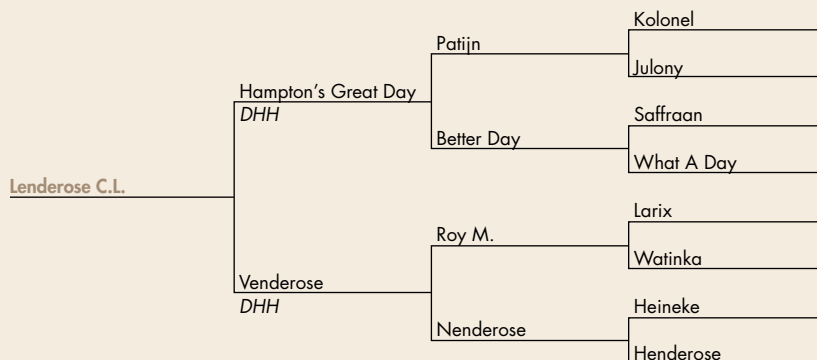

NOTES: Outstanding filly with nothing missing with color, presence, conformation, and willing to please attitude. Her mother was a great show mare. She is a Keur mare and still an exciting horse to watch perform. KWPN Eligible.