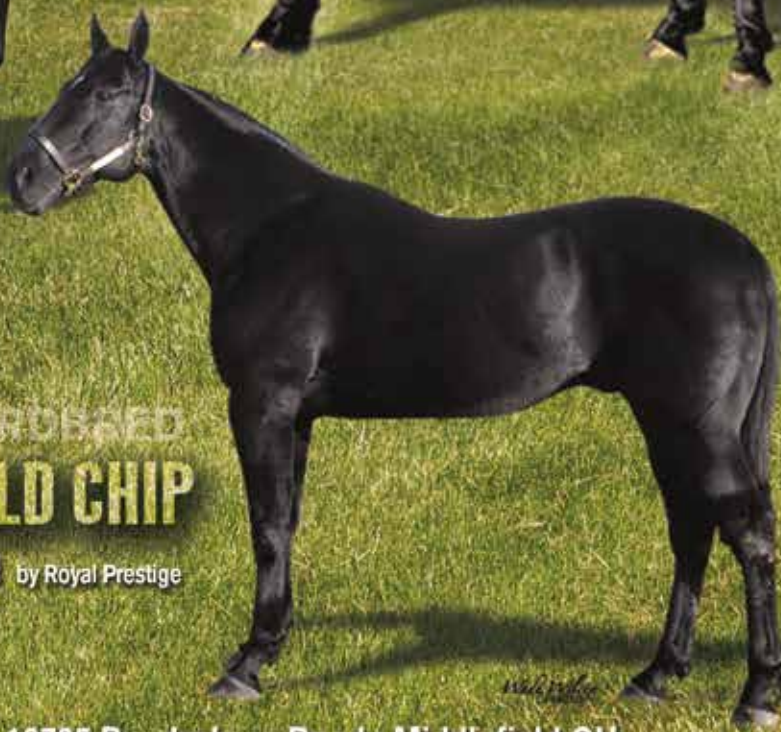

STANDARD BRED
BANDS GOLD CHIP

Pine Chip x Royal Band by Royal Prestige