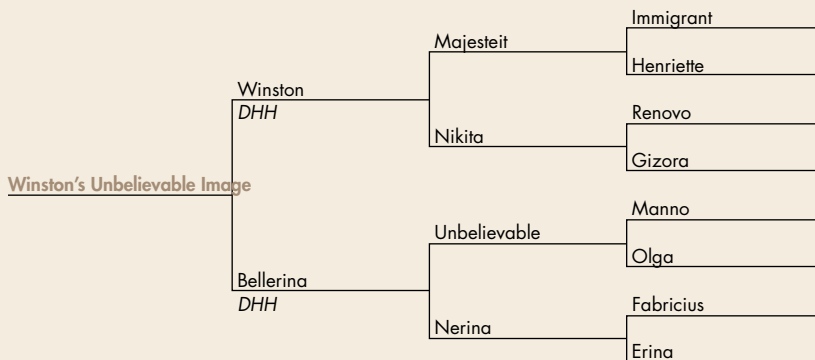

NOTES: A well bred stud colt by Winston.