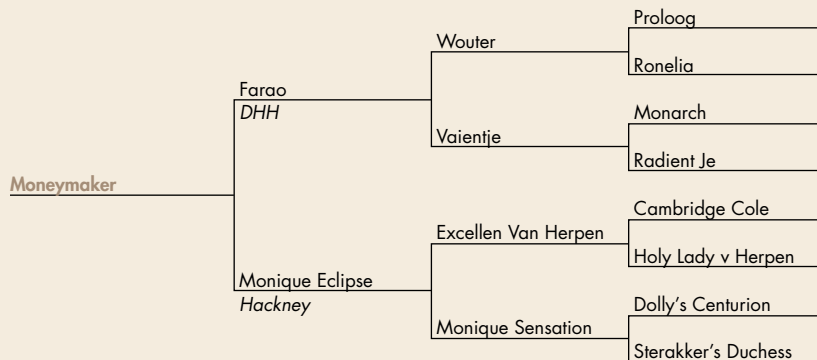

NOTES: Moneymaker is the sire of Afrodite which was the ADHHA Renovo Cup Reserve National Grand Champion in 2014. He is homozygous black or bay and is KWPN and ADHHA approved.