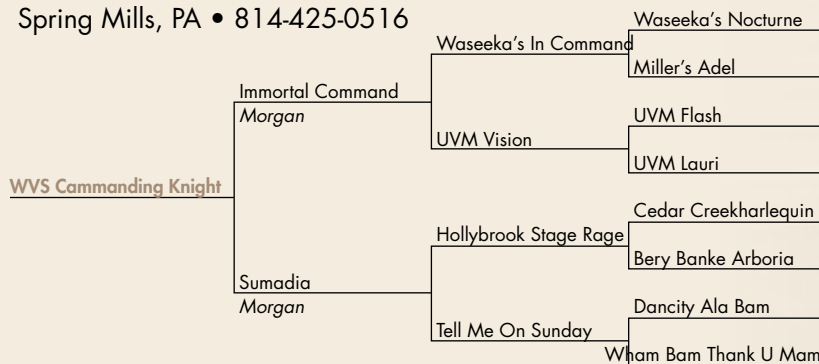

DUBLIN VALLEY FARMS
3968 Twp. Rd. 606
Fredericksburg, OH 44627
330-437-2268
330-231-6209

Webb Wilcox
PHOTO

The future depends on what you do today. – Mahatma Gandhi

Stallion
#2

\$ _____

WVS Cammanding Knight

REG: 183501 FOALED: 05-08-09 SEX: Stallion

CONSIGNED BY: Happy Valley Stables

Spring Mills, PA • 814-425-0516

NOTES: Blend of Immortal Command's beauty and temperament along with Sumadia's energy and power. Willing and fun to work with. Off-spring HVS flawless was reserve world champion in 2015 as yearling. He was also 2016 World Champion in Classic Pleasure. Inquires welcome for breeding. Is also currently being offered for sale.