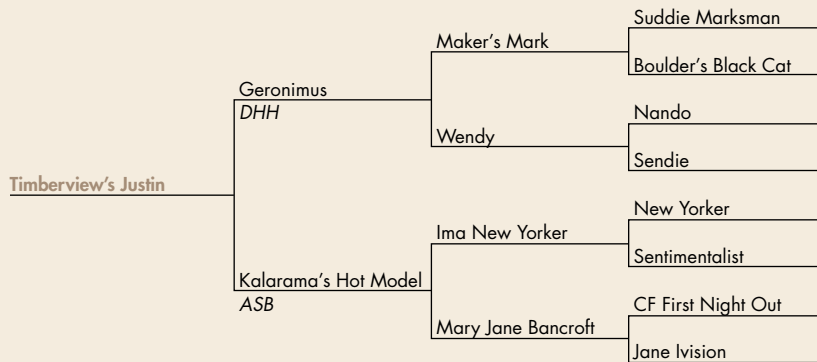

#42

\$ _____

Timberview's Justin

REG: S-18218 FOALED: 05-01-16 SEX: Stallion
CONSIGNOR: Perry Nisley
Delhi, IA • 319-480-9049

NOTES: Jackpot foal with long neck and pretty head.

#43

\$ _____

Big G's Fine Princess