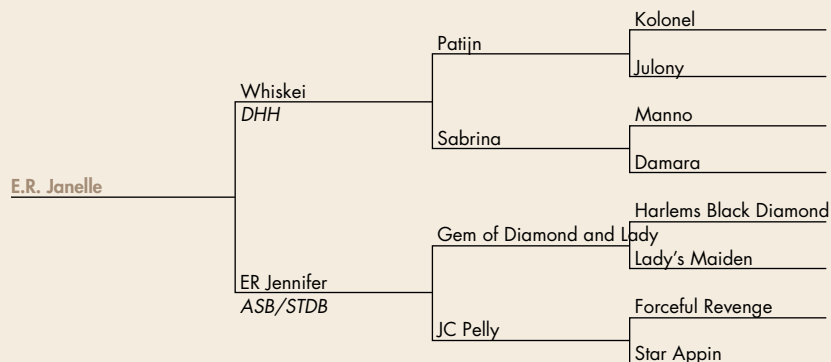

NOTES: Beautiful Whiskei filly out of a good driving standardbred x saddlebred cross mare.