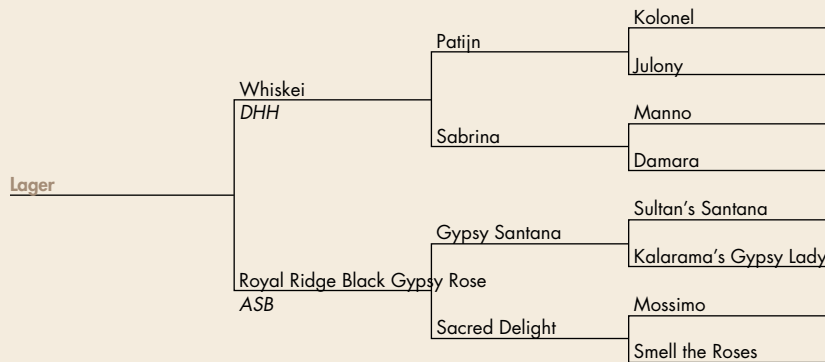

Lager

REG: Pending FOALED: 04-03-16 SEX: Stallion
CONSIGNOR: Integrity Stables, Enos Graber
Spenserville, IN • 260-438-6675