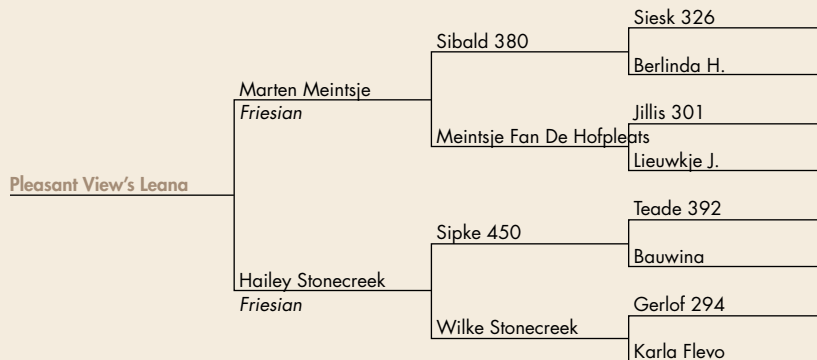

Pleasant View's Leana

REG: Pending FOALED: 2016 SEX: Mare
CONSIGNOR: Perry L. Miller - Agent
Goshen, IN • 574-642-9904