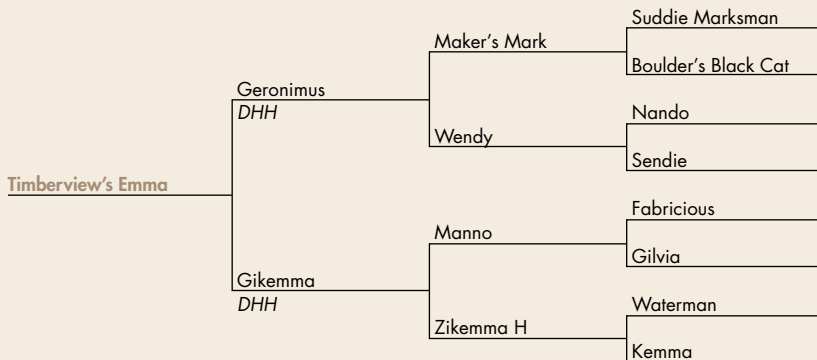

NOTES: Sharp colt. Moves off all four corners. KWPN eligible.

#41

\$ _____

Timberview's Emma

REG: M-18219 FOALED: 05-27-16 SEX: Mare

CONSIGNOR: Perry Nisley

Delhi, IA • 319-480-9049

NOTES: Nice headed full Dutch filly with lots of action. Mother sold for \$40,000 at Buckeye.