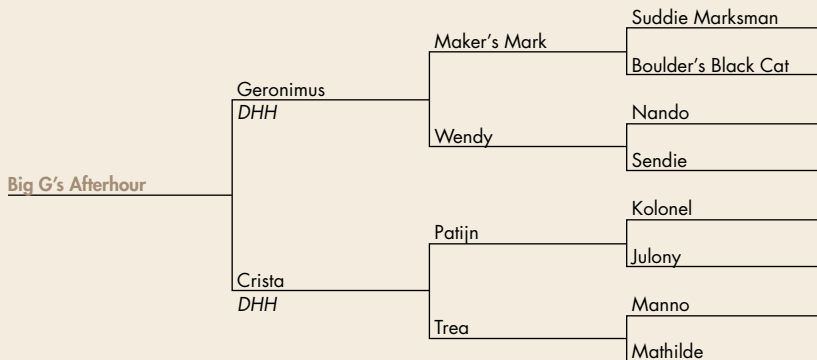

NOTES: A very upheaded refined purebred stallion. Pretty.