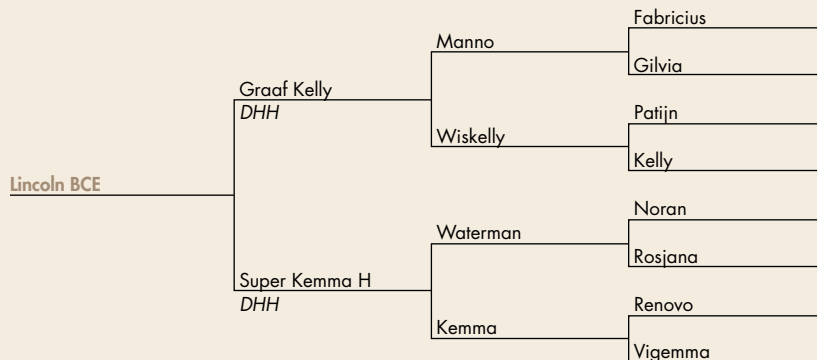

#36

\$ _____

Lincoln BCE

FOALED: 05-14-16 **SEX:** Stallion
CONSIGNOR: Buck Creek Equine, Lavern Miller, Steven Miller
 LaGrange, IN • 260-768-4237

NOTES: Good moving colt with an outstanding dam line that has produced very well. Super Kemma H full sister Zikemma provided Gikemna, \$40,000 at the Buckeye Sale!