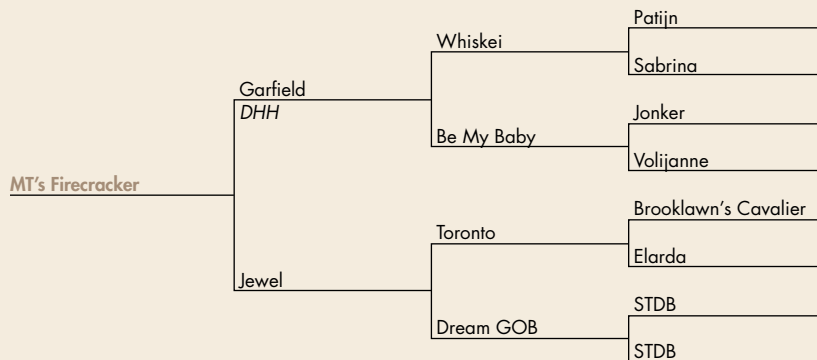

MT's Firecracker

REG: S-18240 FOALED: 05-20-16 SEX: Stallion
CONSIGNOR: Mark Troyer
Middlebury, IN • 260-499-0466

Sire - Garfield