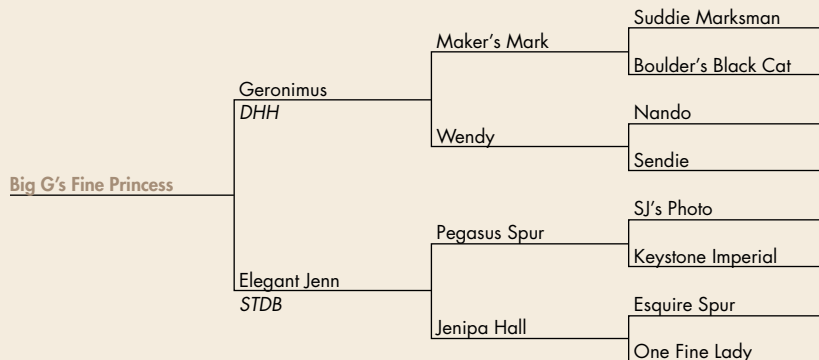

NOTES: A very refined young filly with a keen headset that loves to perform.