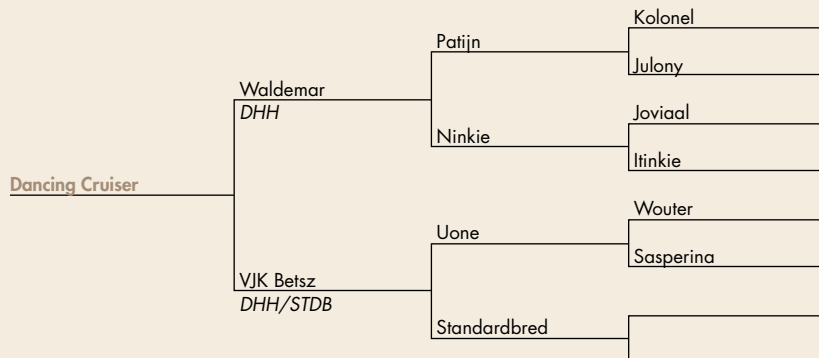

Dancing Cruiser

REG: S-18021 FOALED: 05-29-15 SEX: Stallion
CONSIGNOR: Alvin S. Kauffman, Double A Farm
Christiana, PA • 717-529-2843