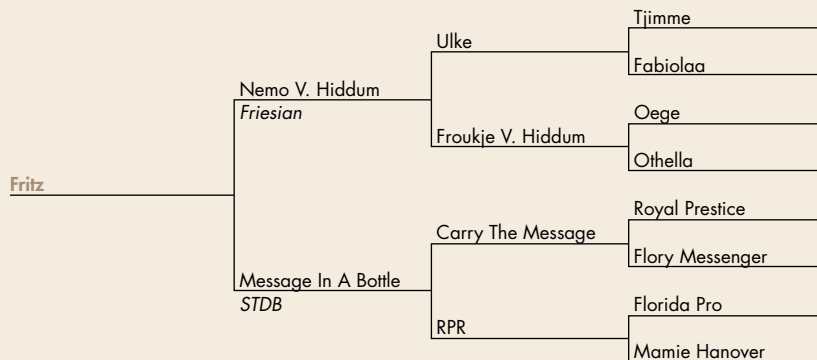

Hopeful Harvest Farm
Perry L. Miller Family owners

62780 CR 37 - Goshen, Indiana 46528 • VM: 574-642-9904

Friso Van Laurel

ANTON 343 x THOMAS 327
foaled 3/28/09 Reg.#840004200901866

Stallion
#7

MOUNTAINSIDE
HORSESHOEING

For additional photos
and video go to
Friso Van Laurel
on facebook

Jacob Esh, owner 570-725-2112

Stallion
#8

\$ _____

Fritz

REG: 2008298 **FOALD:** 06-02-08 **SEX:** Stallion
CONSIGNED BY: Harvey Schwartz (Schwartz Bros)
 Nappanee, IN • 800-676-7964