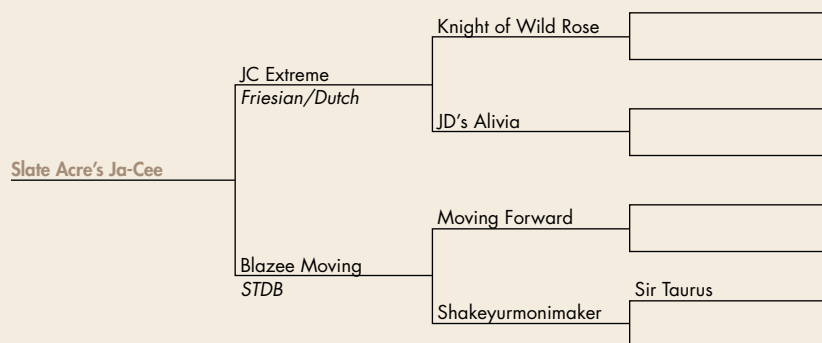

NOTES: A modern correct filly. From the first crop of J.C. Extreme.