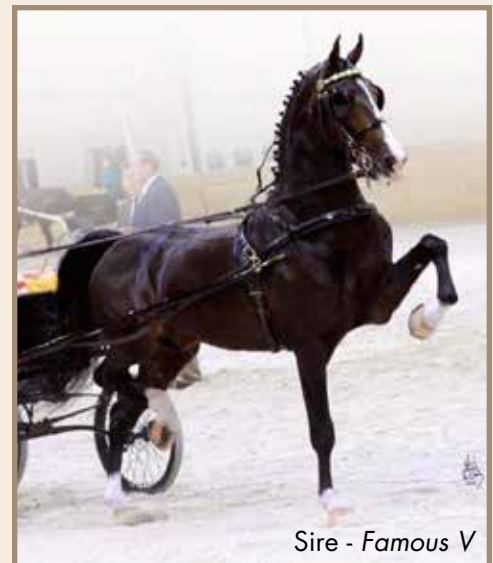

#5

\$ _____

G.T.'s Cosmo

REG: S-17892 FOALED: 04-07-16 SEX: Stallion
CONSIGNOR: Leroy & Carolyn Gray
Fairbank, IA • 319-635-2613

Sire - Famous V

NOTES: This stud foal will make a stud prospect and show colt. Has a lot of drive like his parents. Nice colt to be around.