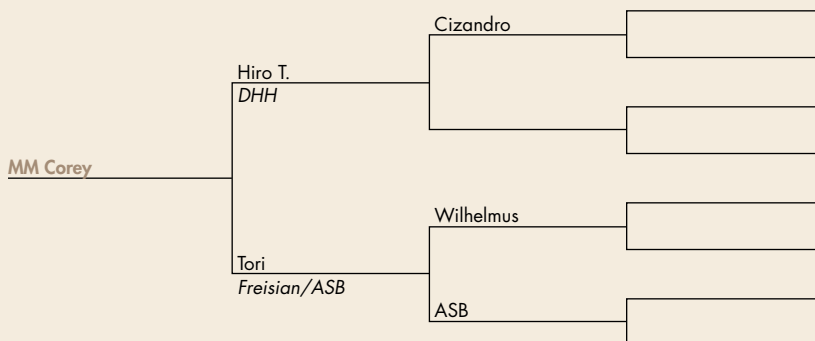

NOTES: A stallion prospect! An expressive and very upright individual.