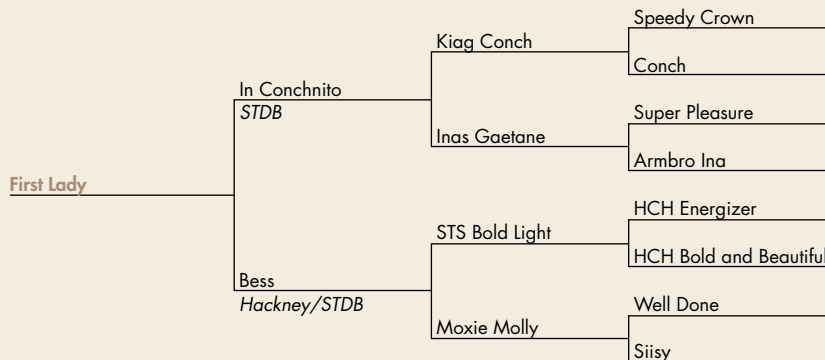

#81

\$ _____

First Lady

FOALED: 05-01-15 SEX: Mare
CONSIGNOR: Christian S. Weaver
Garrettsville, OH • 440-321-9188

NOTES: Another quality colt by In Conchnito.

#82

\$ _____

Black Dutchess