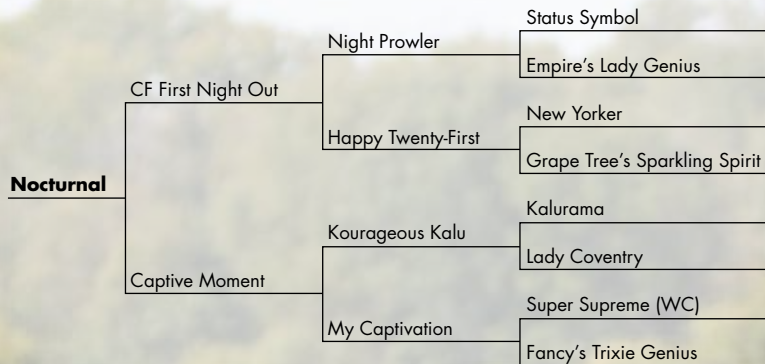

****Bag & Bulk Delivery Available****

574-642-9925

503 Carriage Lane, Millersburg, IN 46543

Mon - Fri : 8 - 4:30; Sat: 7 - 12

NOCTURNAL

HOMOZYGOUS BAY: ONLY PRODUCES BAY OR BLACK

VAL WEB
CREATIONS
© 2014

KENNETH KAUFFMAN