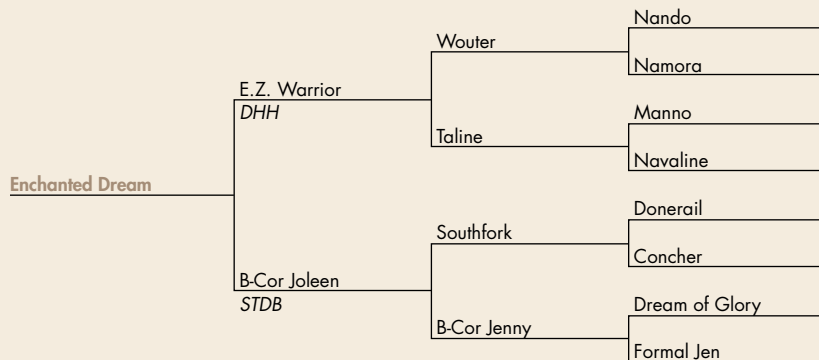

#16

\$ _____

Enchanted Dream

REG: Pending FOALED: 03-31-16 SEX: Stallion
CONSIGNOR: Mespo Valley Stables
Middlefield, OH • 440-693-4041

NOTES: Check the pedigree. His dam was a show mare in Canada and is a powerhouse in the buggy.