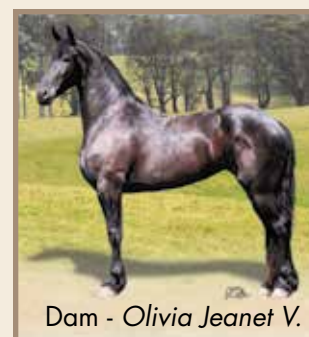

#56

\$ _____

MM Allie

FOALED: 05-17-16 **SEX:** Mare
CONSIGNOR: Double M Friesians
Nappanee, IN • 574-773-7797

NOTES: She is our first filly from Bonie B. and only the 2nd foal offered in public auction! A very upright young filly!