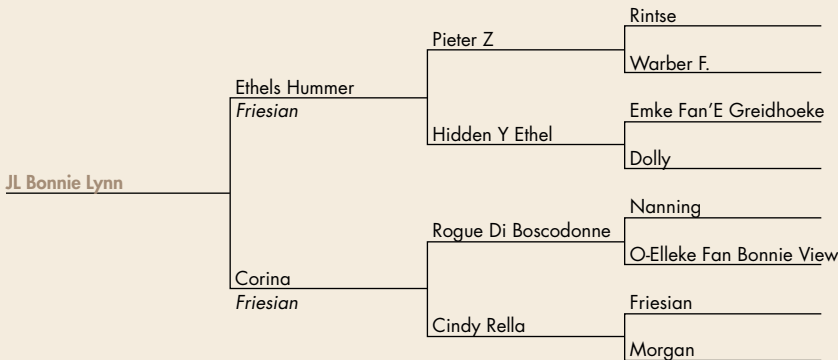

Sire - Ethels Hummer

NOTES: Exciting young black yearling filly. Grade but fully eligible to register.