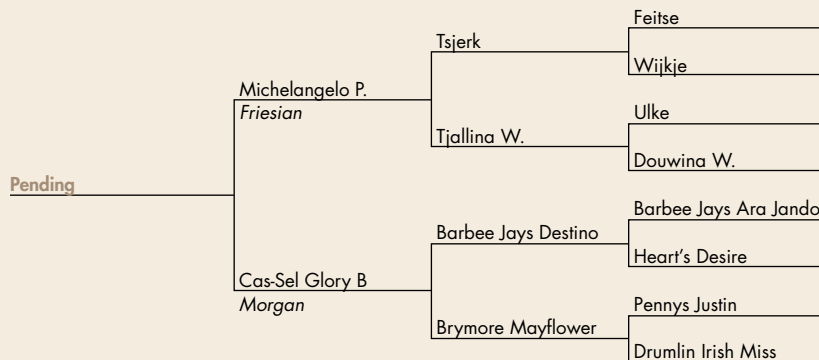

NOTES: Avis is an athletic individual with a sweet temperament. She is very correct with a refined head.

#52

\$ _____

Pending

REG: Pending FOALED: 04-26-16 SEX: Stallion
CONSIGNED BY: Steven Troyer
Apple Creek, OH • 330-473-5424