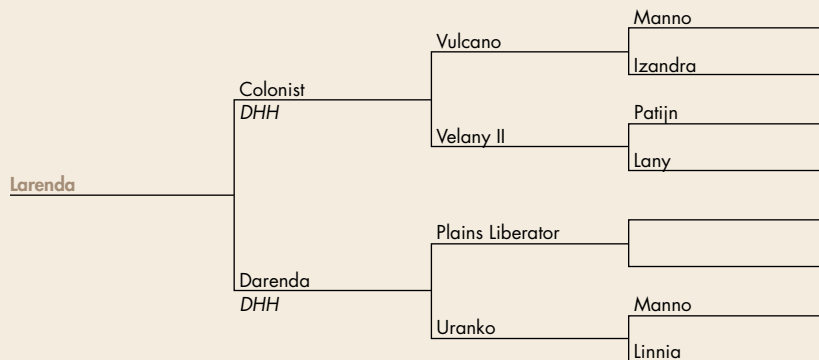

#34

\$ _____

Larenda

REG: Pending FOALED: 02-17-16 SEX: Mare
 CONSIGNOR: Dutch Central Stables
 Grabill, IN • 260-466-2494

NOTES: Larenda is a very good moving, refined, modern filly. Sired by the ADHHA and KWPN approved stallion Colonist.