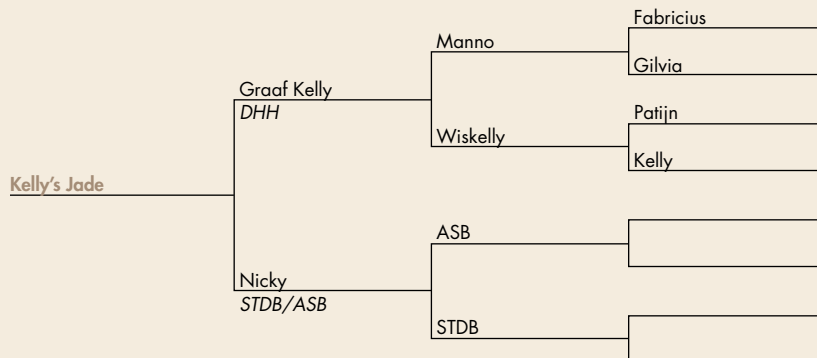

#20

\$ _____

Kelly's Jade

REG: Pending FOALED: 06-25-16 SEX: Stallion
 CONSIGNOR: Elite DHH - Norman Yoder
 Millersburg, OH • 330-440-2997

NOTES: Very athletic with great conformation.

#21

\$ _____

Flaming Samantha