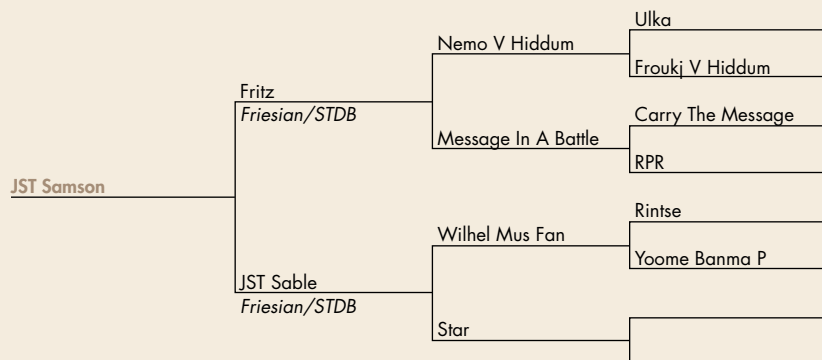

NOTES: Check out his bloodline.

#54

\$ _____

JST Samson

FOALED: 04-09-16 SEX: Stallion
CONSIGNOR: Harvey Schwartz (Schwartz Brothers)
Nappanee, IN • 800-676-7964

Sire - Fritz

NOTES: This colt has a long-strided trot and is full of life.