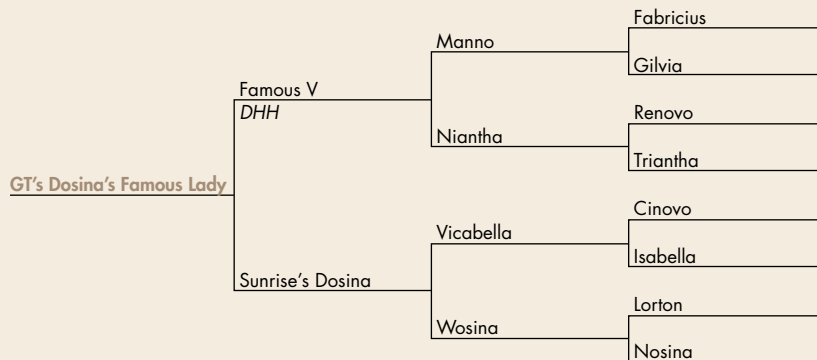

\$ _____

GT's Dosina's Famous Lady

REG: M-16741 FOALED: 04-15-15 SEX: Mare

CONSIGNOR: Leroy & Carolyn Gray

Fairbank, IA • 319-635-2613

Sire - Famous V

NOTES: Dark bay filly with a lot of drive to her. Should make a great driving mare and brood mare.