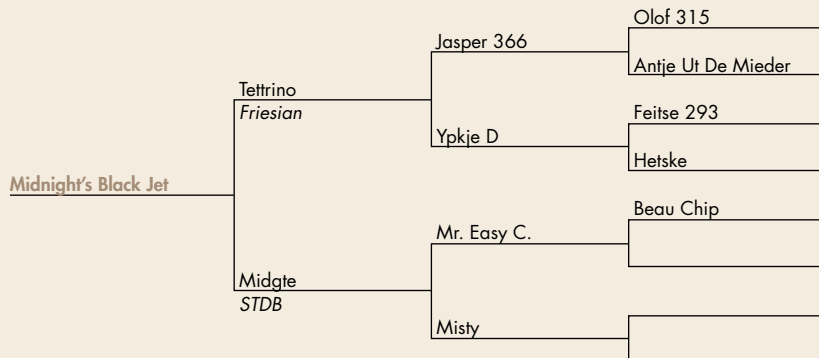

NOTES: Jet is a nice black Friesian standardbred cross stallion that will make a future sire.