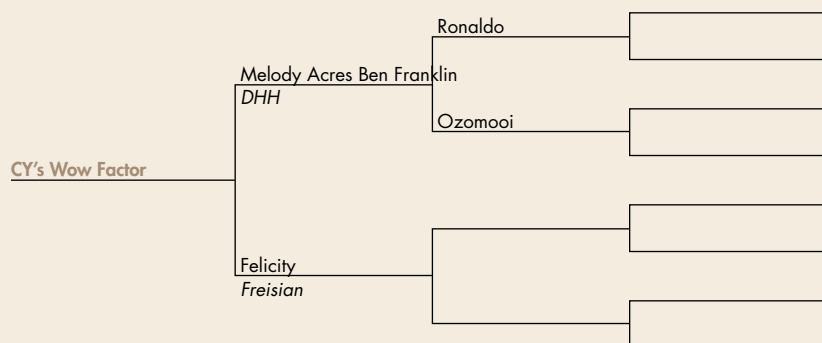

#60

$ _____

CY's Wow Factor

REG: S-17906 FOALED: 05-28-16 SEX: Stallion
CONSIGNOR: Cristy M. Yoder
Burke, NY • 518-483-4484

NOTES: Wow Factor is what we breed for here in America. Presence, style, conformation, and drive.