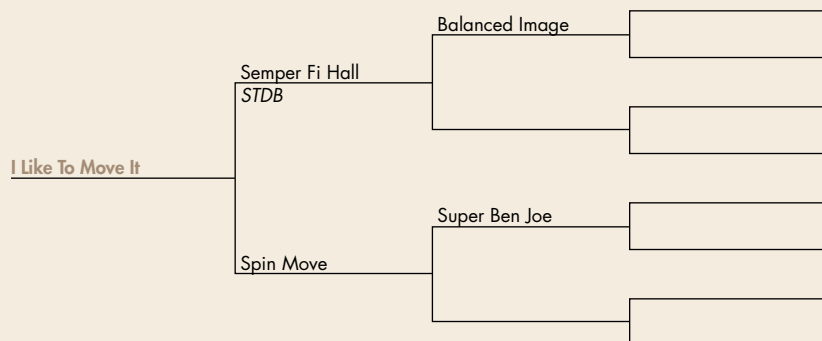

5162 Parks West Road
Middlefield OH 44062

440-693-4144

#76

\$ _____

I Like To Move It

REG: 9N365 FOALED: 04-26-15 SEX: Stallion
CONSIGNOR: James Bender
Garrettsville, OH • 440-479-7463

Sire - Semper Fi Hall