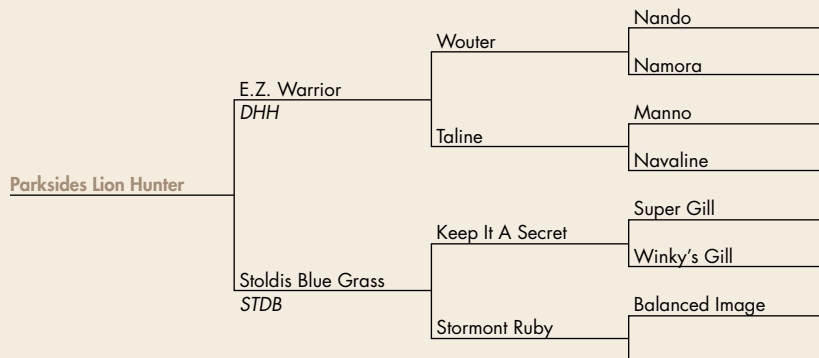

#17

\$ _____

Parkside's Lion Hunter

REG: S-18090 FOALED: 05-24-16 SEX: Stallion
 CONSIGNOR: Parkside Stables
 Burton, OH • 330-606-7609

NOTES: A well bred weanling stallion that comes with the complete package. Out of a super driving mare.