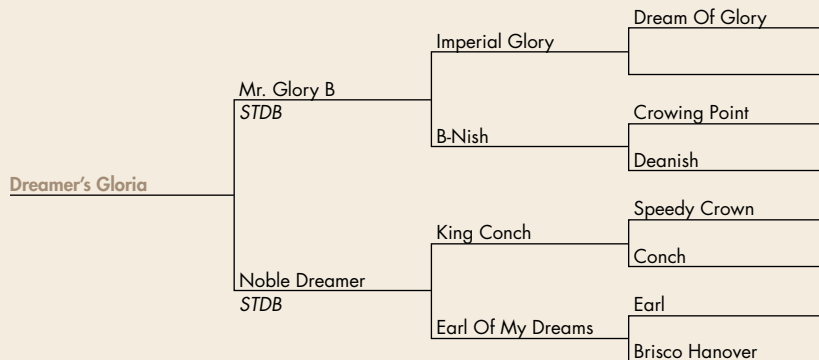

NOTES: Sire was in the show ring and out of a good producing mare.