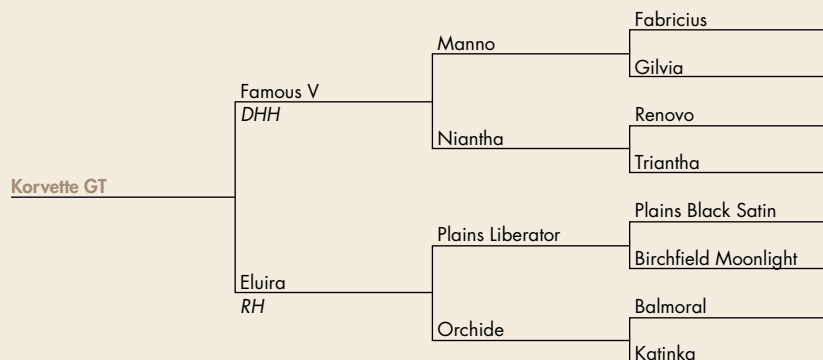

Sire - Famous V

NOTES: Sharp black stud prospect. Great mover. He has a lot of attitude to make a great driving horse.