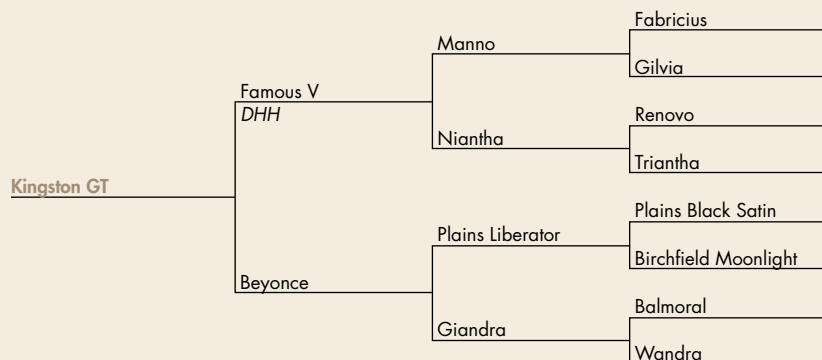

#89

\$ _____

Kingston GT

REG: S-16695 FOALED: 05-14-15 SEX: Stallion
CONSIGNOR: Leroy & Carolyn Gray
Fairbank, IA • 319-635-2613

Sire - Famous V

NOTES: Sharp, eye catching colt. Imports on both sides.

#90

\$ _____