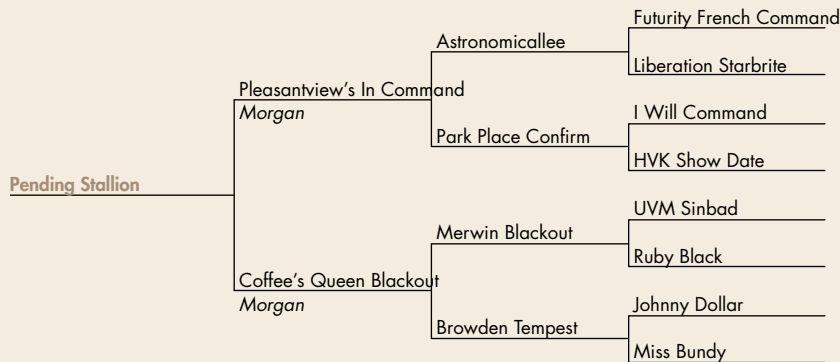

#64

\$ _____

Pending Stallion

REG: Pending FOALED: 04-28-16 SEX: Stallion
CONSIGNOR: David C. Graber
Pennville, IN • 317-498-1120

Sire - Pleasantview's In Command

NOTES: Your choice. Show, dressage, carriage or just a breeder for buggy horses. His sire is passing on the Waseeka's in Command line strongly. Need to improve your herd for the Morgan head? Look no further.