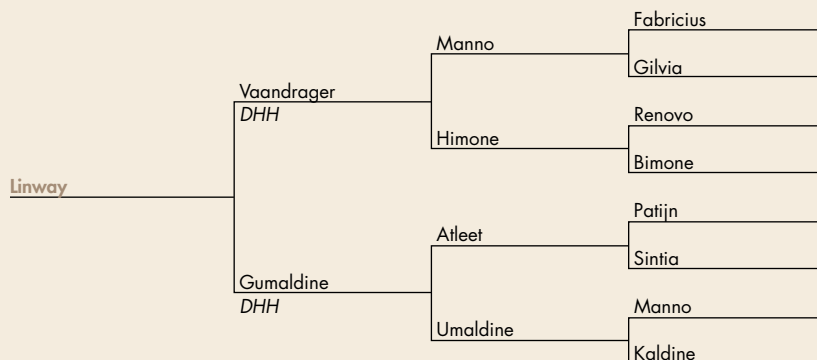

#12

\$ _____

Linway

REG: 8400252016 N00187 FOALED: 04-19-16 SEX: Stallion
CONSIGNOR: David & Lorene Beachy
Goshen, IN • 574-825-3943

NOTES: Linway is out of a star mare from the same mare family as the approved stallion Eebert. Sharp young stud colt.