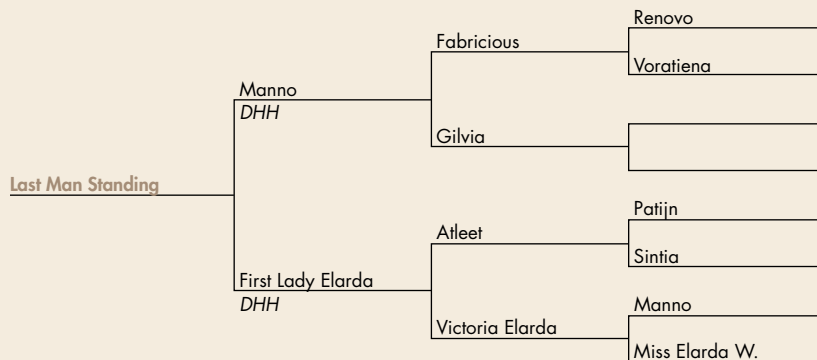

NOTES: A very sharp young prospect. He is loaded with genetics and talent.