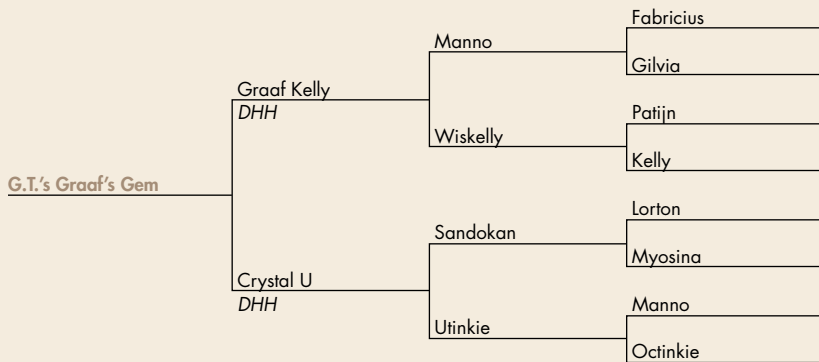

#2

\$ _____

G.T.'s Graaf's Gem

REG: M-17900 FOALD: 02-17-16 SEX: Mare
CONSIGNOR: Leroy & Carolyn Gray
Fairbank, IA • 319-635-2613

NOTES: Take a look at this filly with her long neck. She can move. Should mature into a great show mare or brood mare.