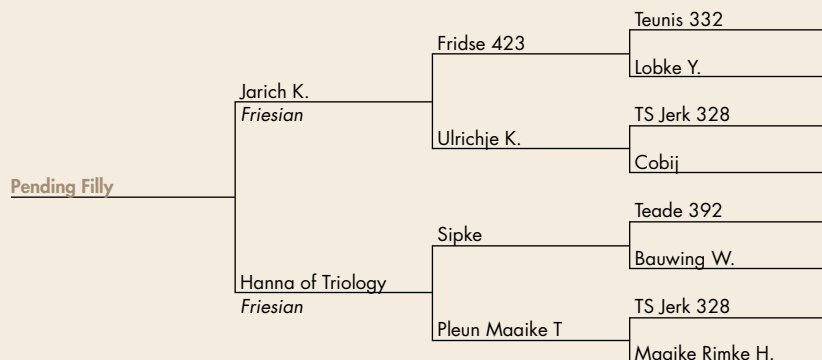

NOTES: The very first full Freisian off our farm. Both parents are sensible and driveable with a fast trot. My wife can drive both.

WHERE

dreams

COME TRUE

WJ

LEADING BREEDER & TRAINERS
OF
NATIONAL CHAMPIONS