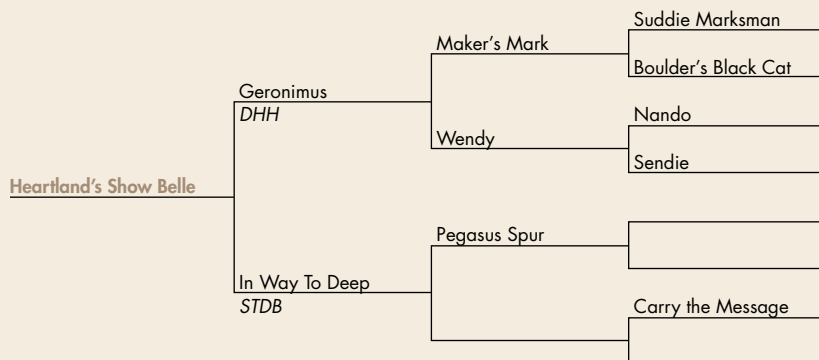

NOTES: A very upheaded refined purebred stallion. Pretty.

#45

\$ _____

Heartland's Show Belle

REG: M-17981 FOALD: 05-01-16 SEX: Mare
CONSIGNOR: Samuel Miller
Hasting, MI • 269-948-2069

#46

\$ _____

Lit'l Miss Dainty Doll