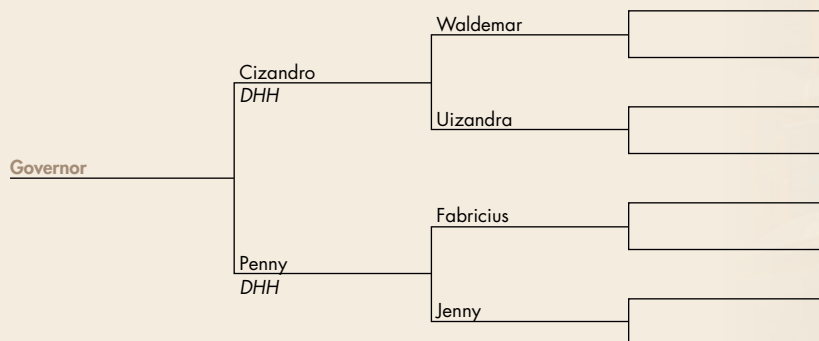

NOTES: Governor is a 17 hand black bay stallion. His 2016 foal crop looks super good and refined. On farm or shipped semen available.