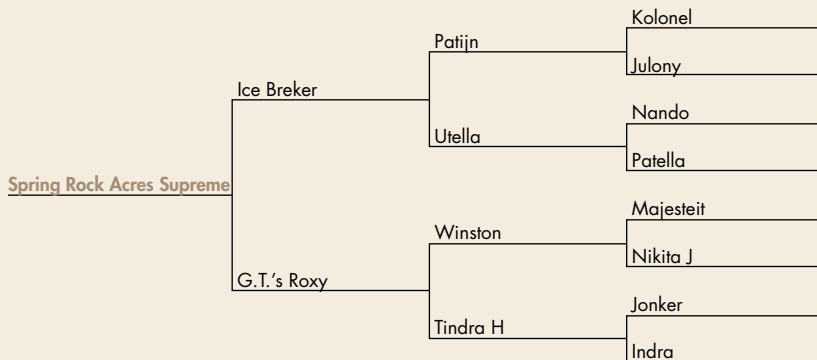

#7

\$ _____

Spring Rock Acres Supreme

REG: S-18041 FOALED: 02-06-16 SEX: Stallion
CONSIGNOR: Andy E. Hershberger
Hazleton, IA • 319-327-4310

Sire - Ice Breker

NOTES: A long necked good moving stallion prospect. The only off-spring out of a full Dutch Winston mare.