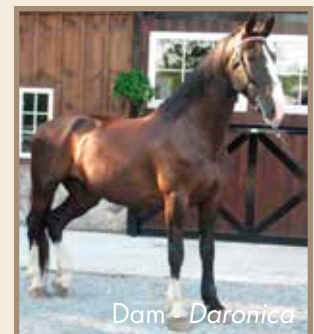

NOTES: Dainty Doll is a sharp ADHHA Jackpot filly.