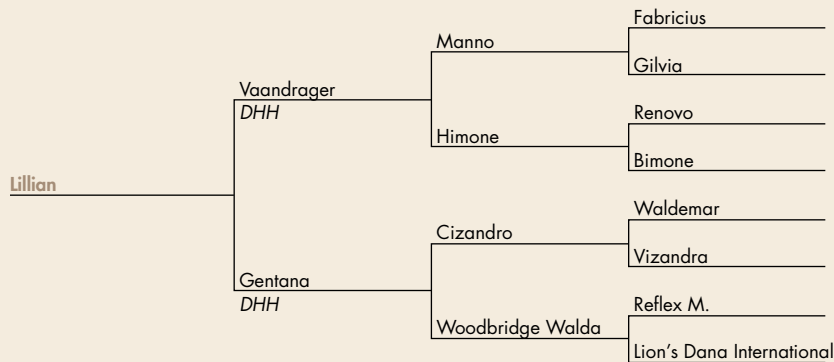

Lillian

REG: 8400252016 N00103 FOALED: 04-01-16 SEX: Mare
CONSIGNOR: John Beachy
Goshen, IN • 574-825-3943