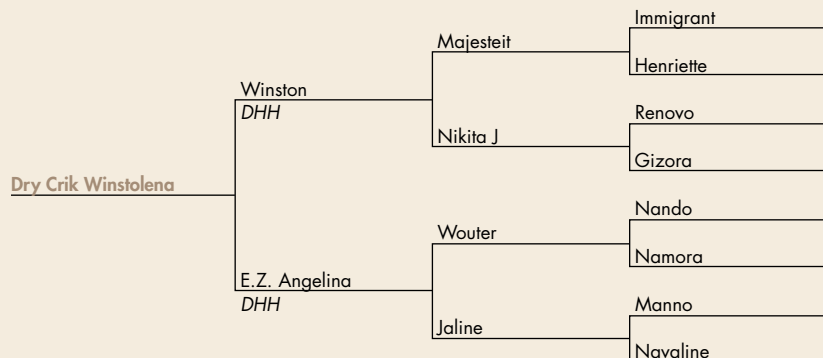

Dry Crik Winstolena

REG: M-17753 FOALED: 03-07-16 SEX: Mare
CONSIGNOR: Ivan A. Mast
Hazleton, IA • 319-238-2852

NOTES: A sharp refined filly. Do not miss this very rare opportunity to buy a purebred Winston foal!