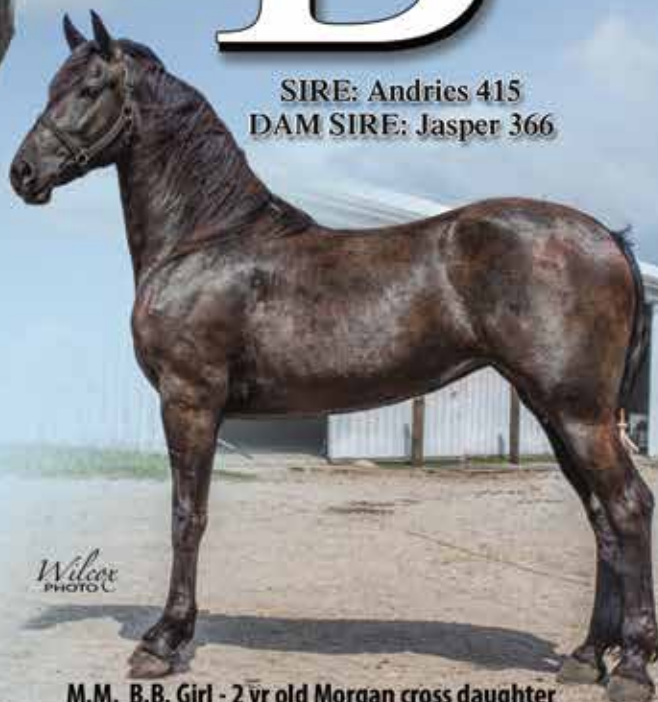

**BOWMAN EQUINE
STABLES**

Henry Bowman • 4574 Township Road 629 - Millersburg, Ohio 44654 • Ph: 330-893-3164

FRIESIAN STER STALLION
Michelangelo P

FOALED: 4-21-2004 • SIRE: TS JERK • 328 PREFERENT
DAM: TJALLINA W. • MODEL MARE

A SIRE OF GREAT OFFSPRING:

- 2016 TOP-SELLING FILLY 3-Y-O CROSSBRED \$12,000
- 2015 TOP-SELLING STALLION PUREBRED 2-Y-O \$22,500
- 2013 TOP-SELLING STALLION 3-Y-O CROSSBRED \$17,500

Stallion
#4

**STANDING AT CRYSTAL SPRINGS FARM
FOR CONTRACTS CALL 330-600-4654**

**OWNED BY LEROY RABER 330-317-7480
& VERNON MILLER 330-600-9217**

HE STAMPS THEM ALL

BONIE

AKA B.B. STER

SIRE: Andries 415
DAM SIRE: Jasper 366

M.M. B.B. Girl - 2 yr old Morgan cross daughter

Wilcox
PHOTO ©

Stallion
#5

Weanling Standardbred cross daughter

Wilcox
PHOTO ©

These Bonie offspring are a nice example of the the power he has in producing crossbred individuals with style and drive.

M.M. Addie out of a Jailhouse Jesse dam