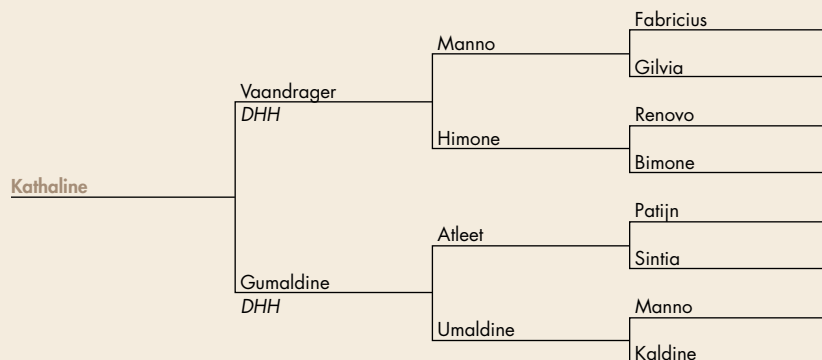

Kathaline

REG: 840025020150307 FOALED: 04-01-15 SEX: Mare
CONSIGNOR: David & Lorene Beachy
Goshen, IN • 574-825-3943