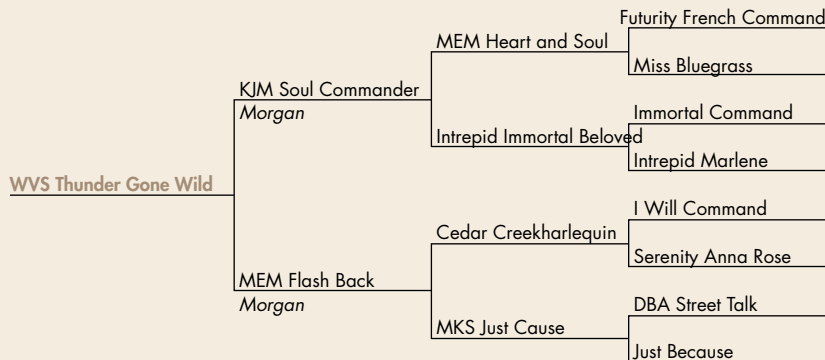

NOTES: Thunder Gone Wild stands almost 14.2 hands. A talented young stallion with a long stretchy neck. He is expected to make a great show horse if not driving division, maybe hunter pleasure.