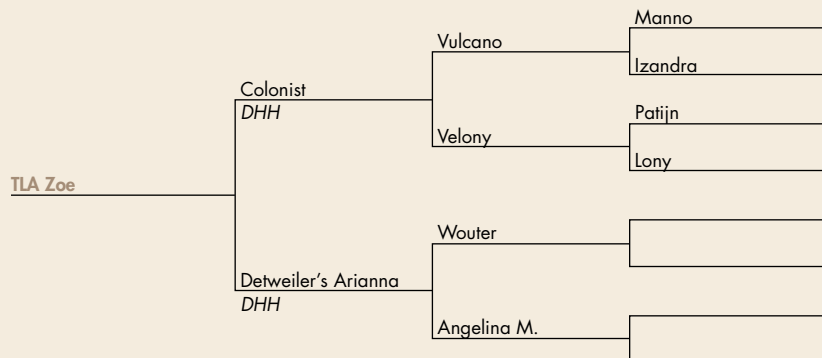

NOTES: This unique colt has a lot to offer! A direct son of Majesteit with perfect chrome, quality, and ability.

#27

\$ _____

TLA Zoe

FOALED: 02-14-16 SEX: Stallion
CONSIGNOR: Reuben Troyer
Sugarcreek, OH • 330-893-0906