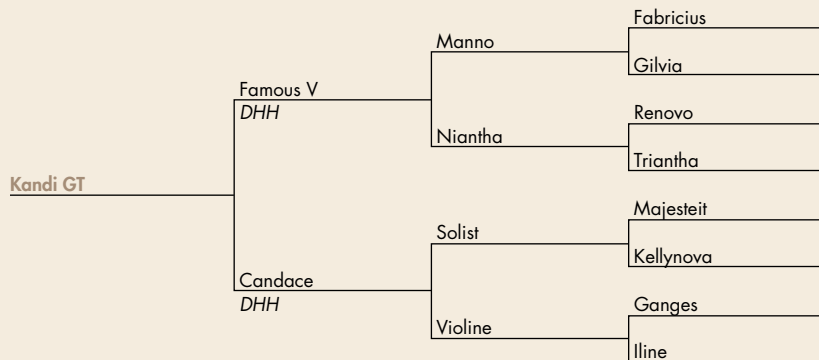

NOTES: This mare has a lot of attitude to make a great driving mare. Sharp upheaded filly.