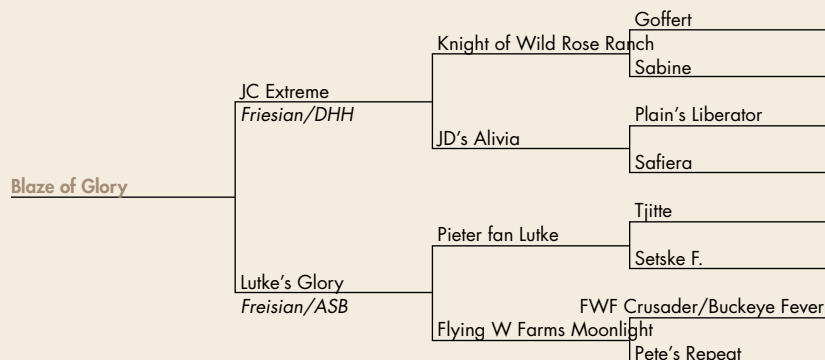

#57

\$ _____

Blaze of Glory

REG: 2016042 FOALED: 05-09-16 SEX: Stallion
CONSIGNOR: Aaron A. Yoder
Navarre, OH • 330-359-2852

NOTES: A sharp weanling with great conformation! Prepped by Tall Pine Equine. Reg. with Friesian Sport Horse Assoc.