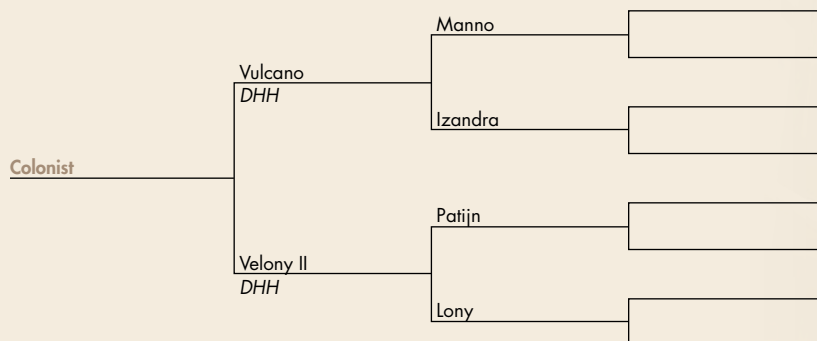

NOTES: Colonist needs no introduction. He has champion titles in America and Holland. He is the sire of numerous champions and recently became the sire of 2 approved stallions.