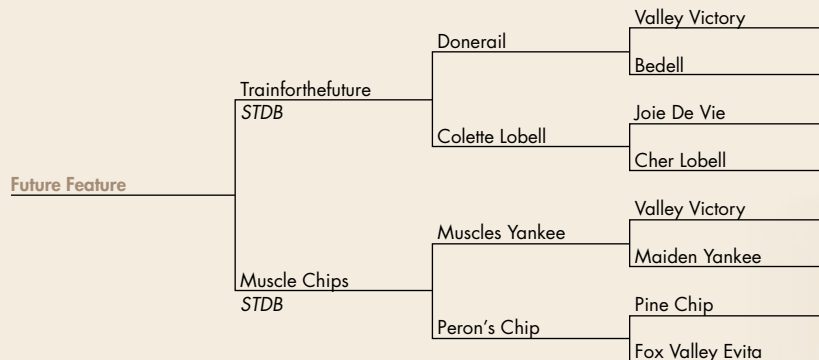

FOALED: 05-18-15 SEX: Mare
CONSIGNOR: Joseph Gingerich
Shipshewana, IN • 260-768-7798 ext. 5

Sire - The Black Banana

NOTES: Well built, alert, upheaded! Very sharp! No papers.

#83

\$ _____

Future Feature

REG: 9N538 FOALED: 05-20-15 SEX: Stallion
CONSIGNOR: Pleasant Ridge Equine
Goshen, IN • 260-336-8137