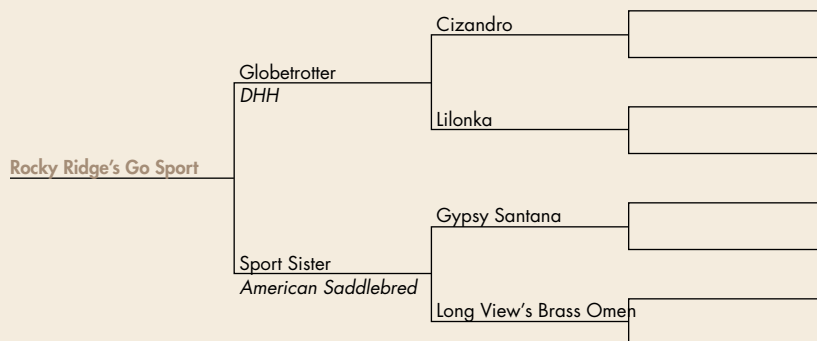

#28

\$ _____

Rocky Ridge's Go Sport

REG: ADHHA & ASHA Half Registered
FOALED: 06-11-16 SEX: Stallion
CONSIGNOR: Ivan Fisher, Rocky Ridge Stables
Narvon, PA • 717-989-2026

NOTES: Sport is a refined colt that can move very good off all fours. ADHHA and ASHA half registered.