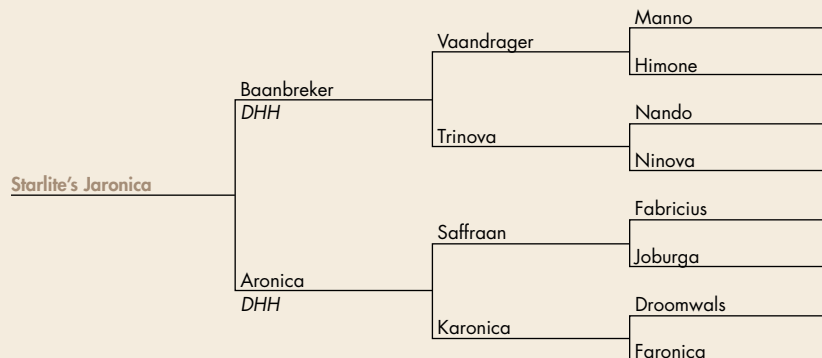

#96

\$ _____

Starlite's Jaronica

REG: M-18055 FOALED: 02-12-15 SEX: Mare
CONSIGNOR: Aquilla King, Starlite Farm
Hagerstown, IN • 765-524-6117

NOTES: Out of a Keur Sport mare Aronica, which is also the dam of the well know mare Ironica! If you like pedigree, you will like this mare!