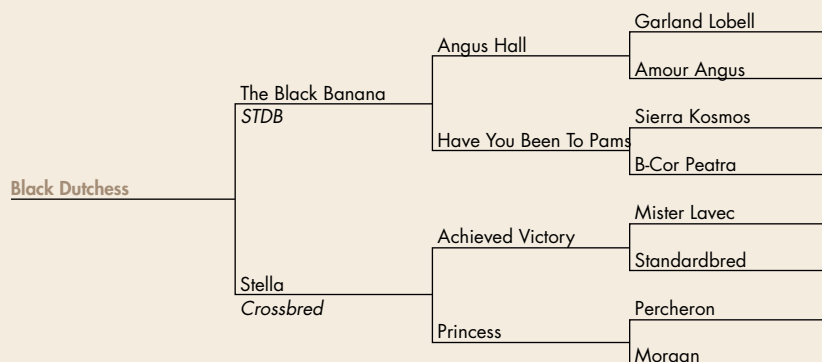

Sire - The Black Banana

NOTES: Well built, alert, upheaded! Very sharp! No papers.