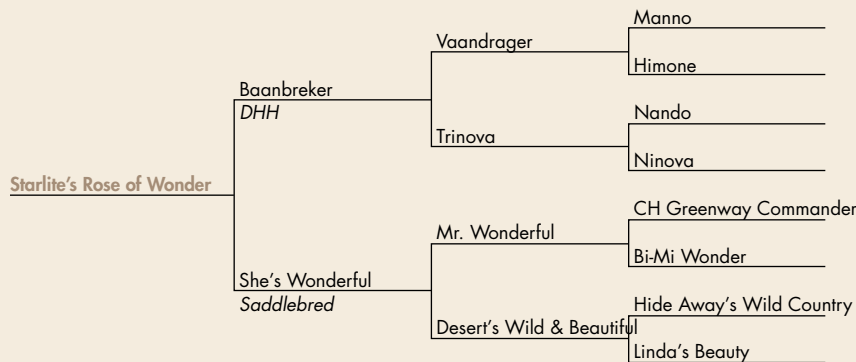

#14

\$ _____

Starlite's Rose of Wonder

REG: M-18193 FOALED: 03-14-16 SEX: Mare
CONSIGNOR: Aquilla King
Hagerstown, IN • 765-524-6117

Sire - Baanbreker

NOTES: Sharp. Very pretty head and long neck. Her dam was a show horse!