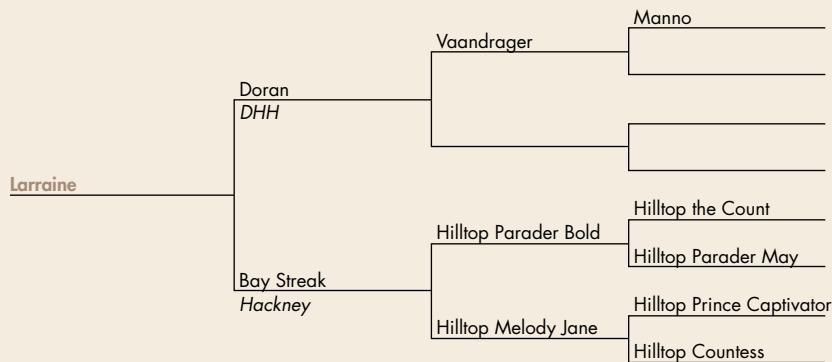

CONSIGNOR: Double M

Nappanee, IN • 574-773-7797

NOTES: A stallion prospect! An expressive and very upright individual.

#23

\$ _____

Lorraine

FOALED: 05-31-16 SEX: Mare
CONSIGNOR: Martin Schmucker
New Haven, IN • 260-710-1340