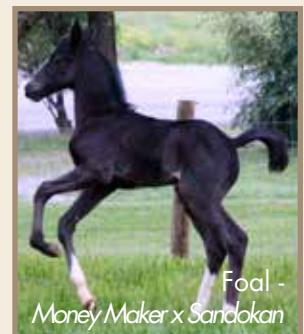

Stallion
#13

\$ _____

Moneymaker

REG: 94-12283 **FOALED:** 03-24-94 **SEX:** Stallion
CONSIGNEE BY: Iron Work Farm, John M. Glick
New Providence, PA • 717-786-3601

NOTES: Moneymaker is the sire of Afrodite which was the ADHHA Renovo Cup Reserve National Grand Champion in 2014. He is homozygous black or bay and is KWPN and ADHHA approved.

Stallion
#14

\$ _____

Colonist

REG: 528003000709999 FOALED: 06-07-07 SEX: Stallion
 CONSIGNED BY: Dutch Central Stables
 Grabill, IN • 260-466-2494

NOTES: Colonist needs no introduction. He has champion titles in America and Holland. He is the sire of numerous champions and recently became the sire of 2 approved stallions.

Stallion
#15

\$ _____

Governor

REG: 528003 201107753 **FOALED:** 05-10-11 **SEX:** Stallion
CONSIGNED BY: Rocky Ridge Stables, Farbig Farm
 Narvon, PA • 717-989-2026

NOTES: Governor is a 17 hand black bay stallion. His 2016 foal crop looks super good and refined. On farm or shipped semen available.

Stallion
#16

\$ _____

Globetrotter

REG: 528003 201103882 **FOALED:** 05-15-11 **SEX:** Stallion
CONSIGNED BY: Rocky Ridge Stables • Misty Meadow Stables
 Narvon, PA • 717-989-2026

NOTES: Globetrotter is a 16 hand black bay stallion. His 2016 foal crop looks very good. On farm or shipped semen available.