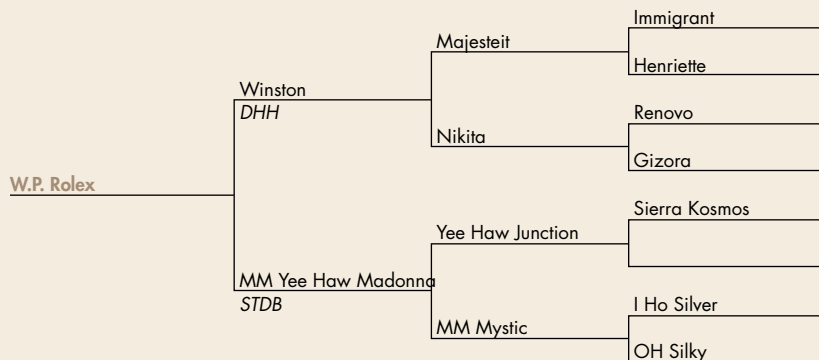

NOTES: Upheaded. Long necked. We're thinking Roadster or Stallion Prospect.