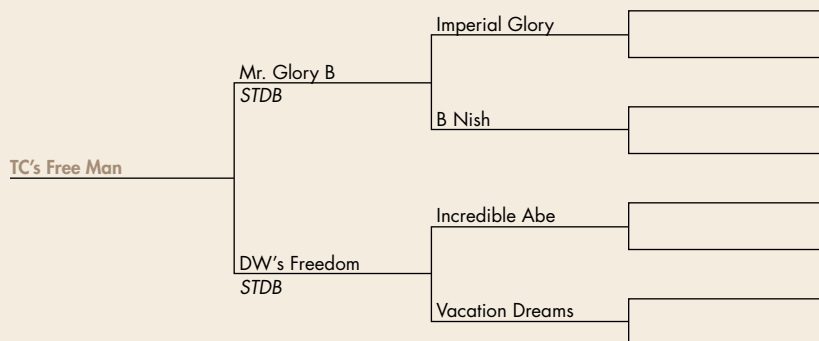

NOTES: Serious pedigree. Serious potential.