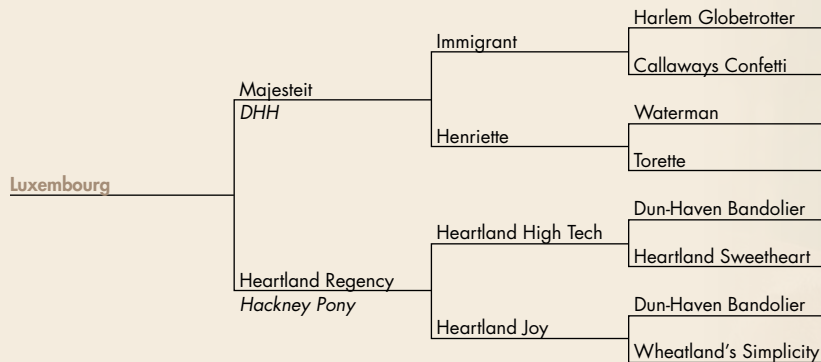

NOTES: An ultra modern and stretchy purebred filly. She should make an excellent broodmare in the future.

#26

\$ _____

Luxembourg

REG: Pending FOALED: 04-22-16 SEX: Stallion
CONSIGNOR: Trotwood Farm LLC
Hickory Corners, MI • 269-838-6473