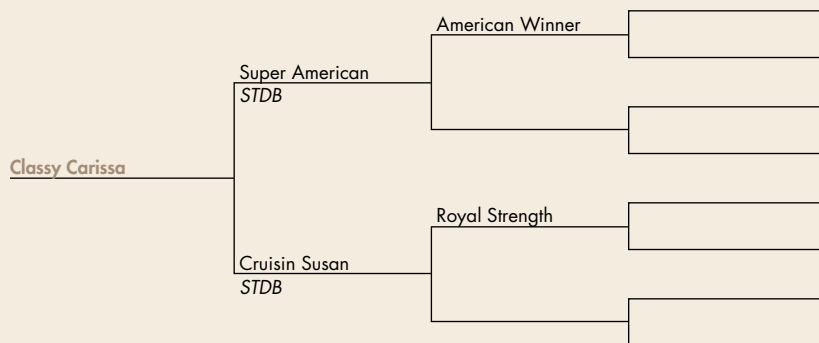

NOTES: Black yearling filly with size, beauty and trotting bloodlines. No papers.