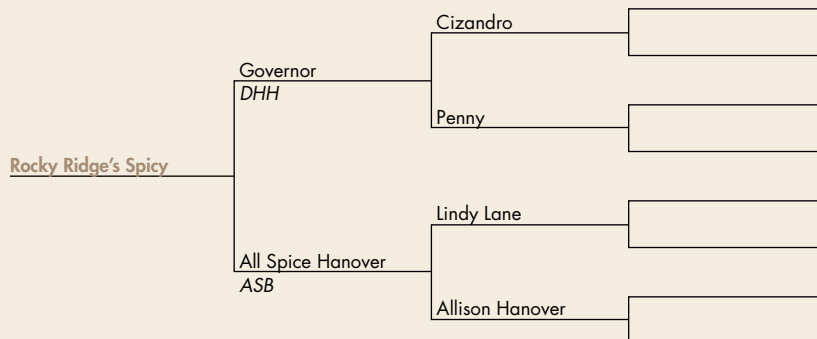

NOTES: Spicy is a good moving standardbred cross filly. Super refined for a trotting bred dam. ADHHA Registered.