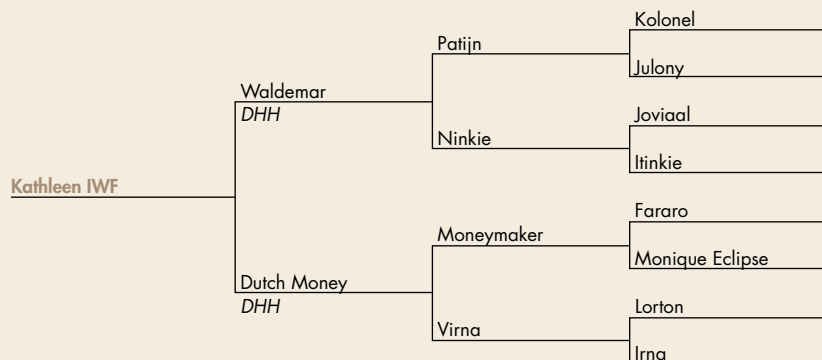

NOTES: Exciting full Dutch filly. Very good show pedigree. Lots of show potential.