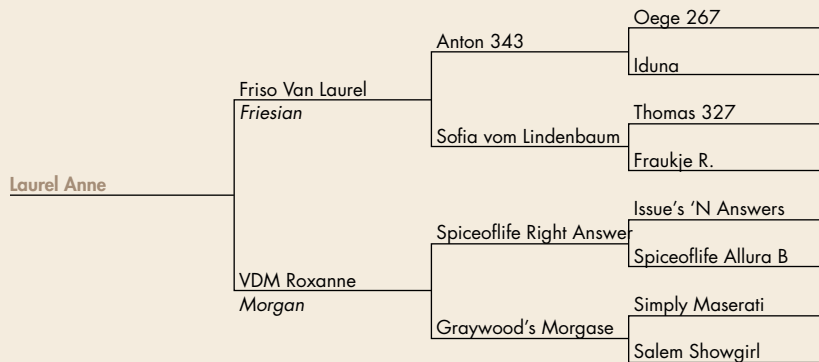

NOTES: Jet is a nice black Friesian standardbred cross stallion that will make a future sire.

#75

\$ _____

Laurel Anne

REG: 20161007 FOALED: 04-21-15 SEX: Mare
CONSIGNOR: John L. Stoltzfus
Loganton, PA • 570-726-7092