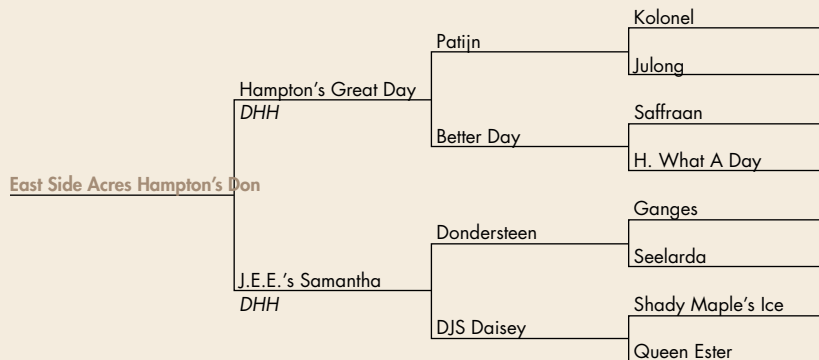

#39

\$ _____

East Side Acres Hampton's Don

REG: S-18152 FOALED: 03-11-16 SEX: Stallion
CONSIGNOR: Marvin Graber
Grabill, IN • 260-403-2174

NOTES: Hampton's Don is a sharp black stallion. Out cross by Hampton on sire side. He can be KWPN at buyer's expense.