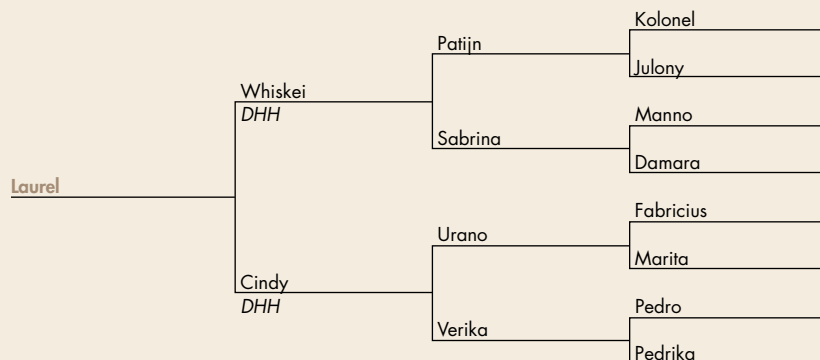

Laurel

REG: Pending FOALED: 02-19-16 SEX: Mare
CONSIGNOR: Integrity Stables, Enos Graber
Spencerville, IN • 260-438-6675

Sire - Whiskei