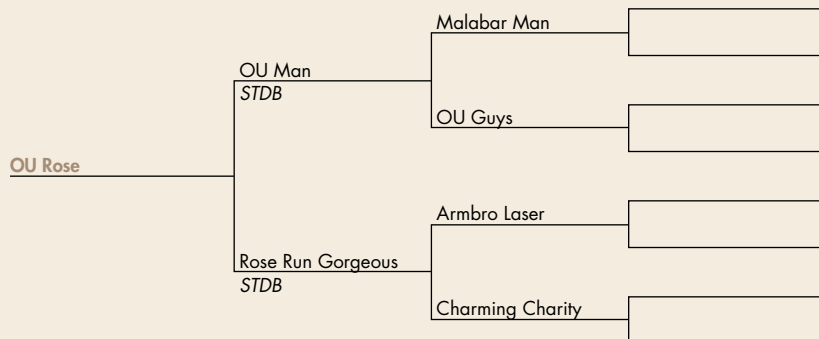

Full Brother - Moveman

NOTES: Full brother to Moveman USTA Roadster to Bike Champion.

#77

\$ _____

OU Rose

REG: 4N181 FOALED: 04-09-15 SEX: Mare
CONSIGNOR: Ivan J. Miller
Millersburg, OH • 330-893-3168

Sire - OU Man