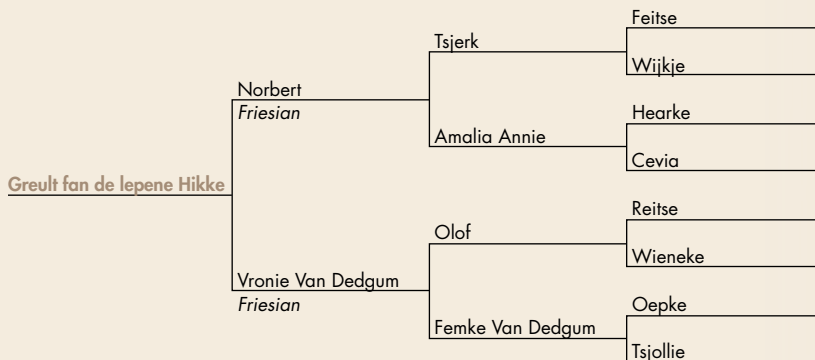

NOTES: If you're looking for a big-boned colt, that drives, check in.

Stallion
#9

\$ _____

Greult fan de lepene Hikke

REG: 52800420100895 FOALED: 01-04-10 SEX: Stallion
 CONSIGNED BY: Schwartz Brothers
 Middlebury, IN • 574-825-1293 ext. 2