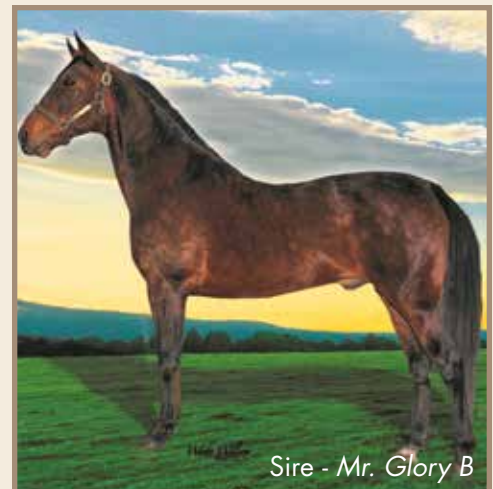

NOTES: Sire was in the show ring and out of a good producing mare.