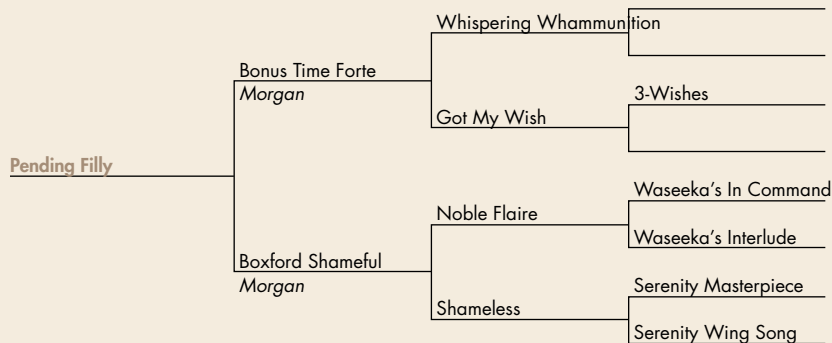

Highest selling Crossbreed
Keystone \$15,000

Spring Rock DHH
1420 120th Street, Hazelton, IA 50641
Andy Hershberger 319-327-4310

*Sandy Taylor-Coughlin
Design*

#63

\$ _____

Pending Filly

REG: Pending FOALED: 05-27-16 SEX: Mare
CONSIGNOR: David C. Graber
Pennville, IN • 317-498-1120