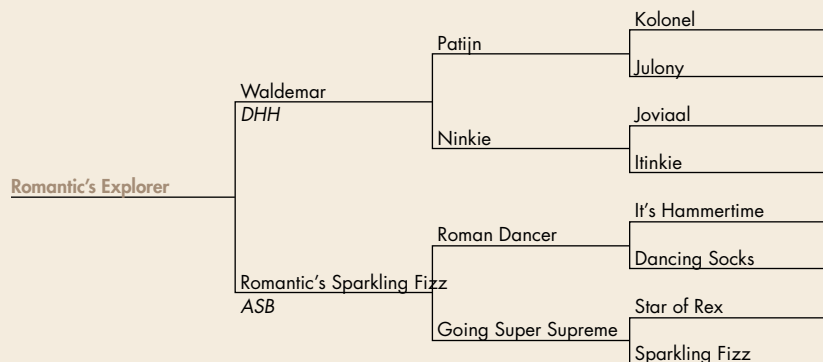

#19

\$ _____

Romantic's Explorer

FOALED: 03-29-16 SEX: Stallion
CONSIGNOR: Aaron S. Kauffman, Double A Farm
Christiana, PA • 717-529-2834

NOTES: Explorer has a lot of sense and is easy to train. He has that saddlebred neck. He'll be registered by sale time.