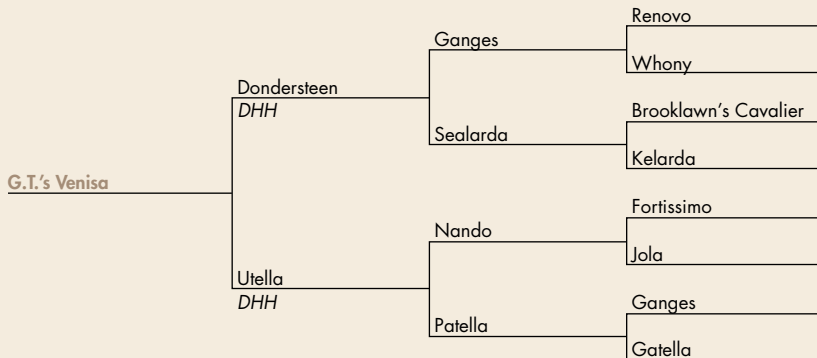

NOTES: This filly should go places like her sister and her dam did. Great mare and very correct.