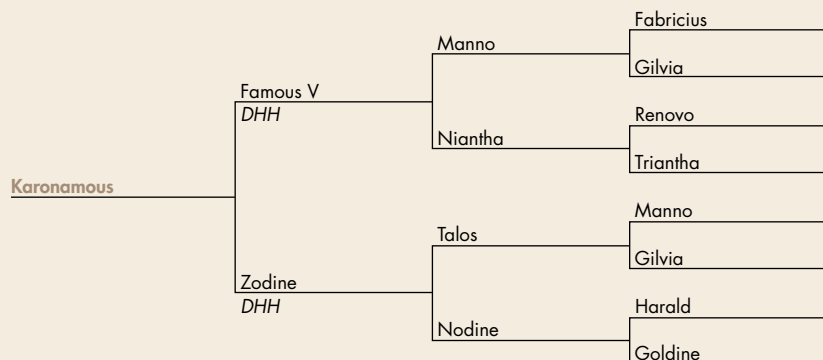

NOTES: Karonamous has potential to be a showhorse or a stallion.