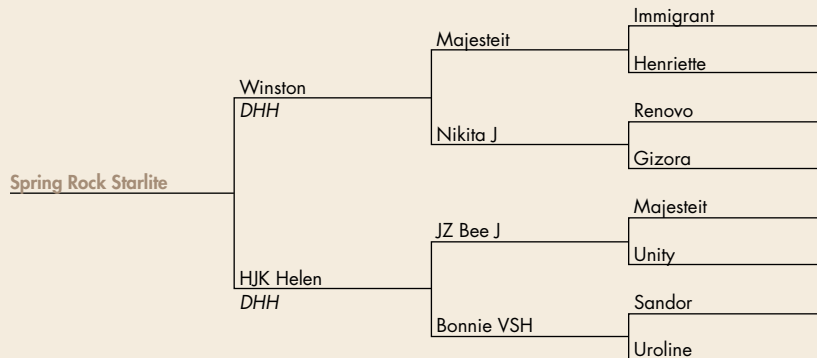

#6

\$ _____

Spring Rock Starlite

REG: M-18053 FOALED: 04-09-16 SEX: Mare
CONSIGNOR: Andy E. Hershberger
Hazleton, IA • 319-327-4310

NOTES: A very modern upright filly. One of very few full Dutch Winston offspring.