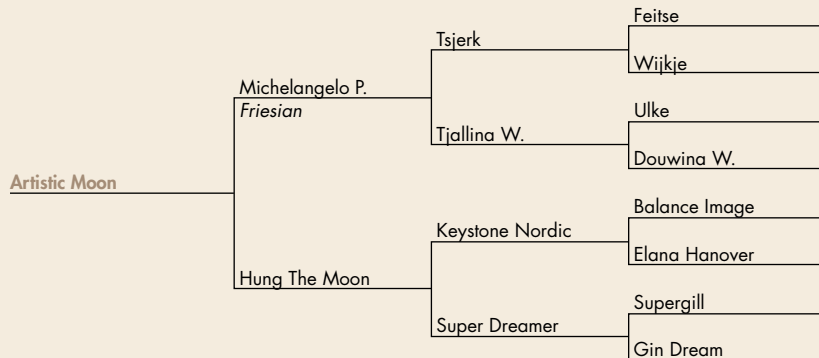

19 Walker Lane, Kinzers, PA 17535, U.S.A.

"Crafters of Fine Horse and Pony Carts."

Please visit our display booth in the hall outside the main arena!

#71

\$ _____

Artistic Moon

REG: 2015082 FOALED: 03-19-15 SEX: Stallion
CONSIGNED BY: Leroy Raber
Fredericksburg, OH • 330-698-0480