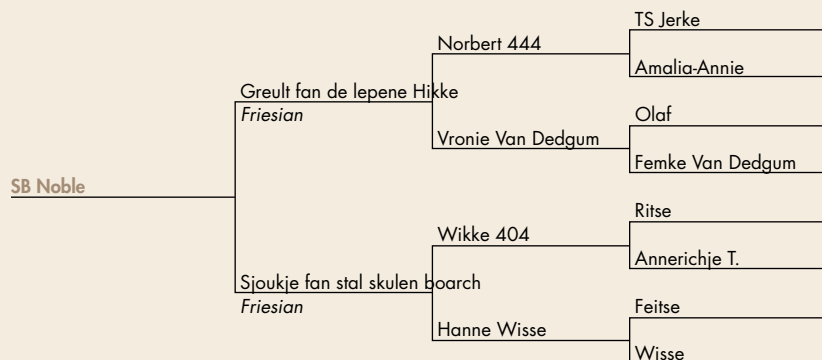

#55

\$ _____

SB Noble

REG: Pending FOALED: 04-25-16 SEX: Stallion
CONSIGNOR: Schwartz Brothers
Middlebury, IN • 574-825-1293 ext. 2

NOTES: This young stud colt shows a lot of potential. Both sire and dam are imported.