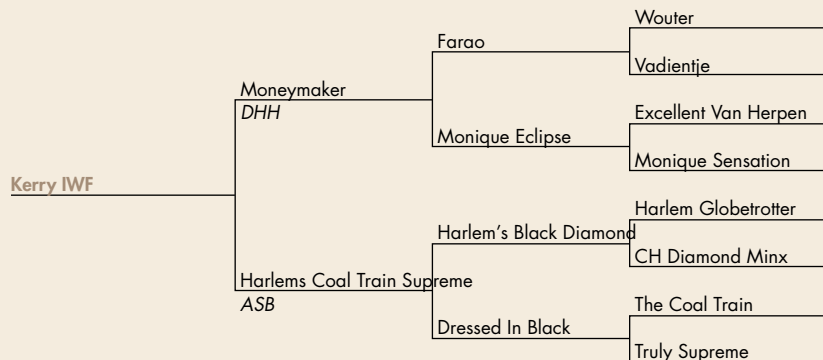

NOTES: Dutch saddlebred stud colt with a long neck. His dam was a very good driving mare.