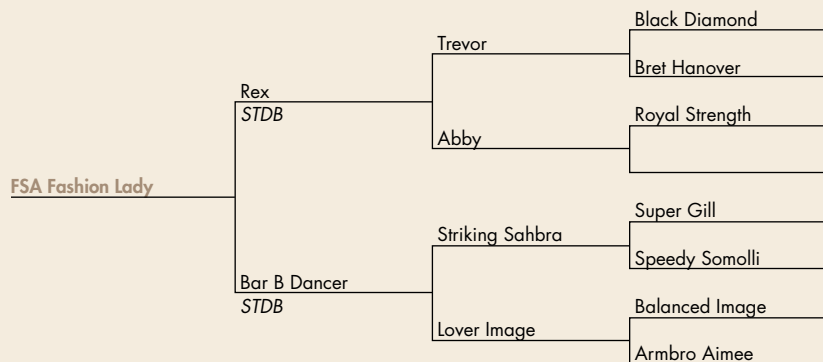

FSA Fashion Lady

FOALED: 05-01-16 SEX: Mare
CONSIGNOR: First Start Acres
Goshen, IN • 574-350-8786