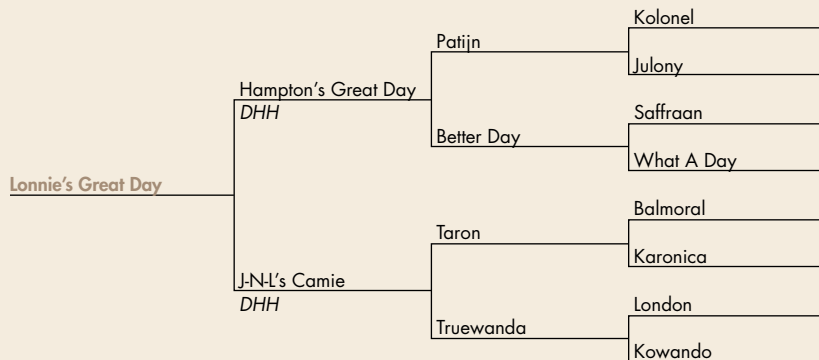

#40

$ _____

Lonnie's Great Day

REG: Pending FOALED: 02-14-16 SEX: Stallion
CONSIGNOR: John Graber, Jonas Lengacher
New Haven, IN • 260-410-7733 • 260-760-1288

NOTES: Sharp colt. Moves off all four corners. KWPN eligible.