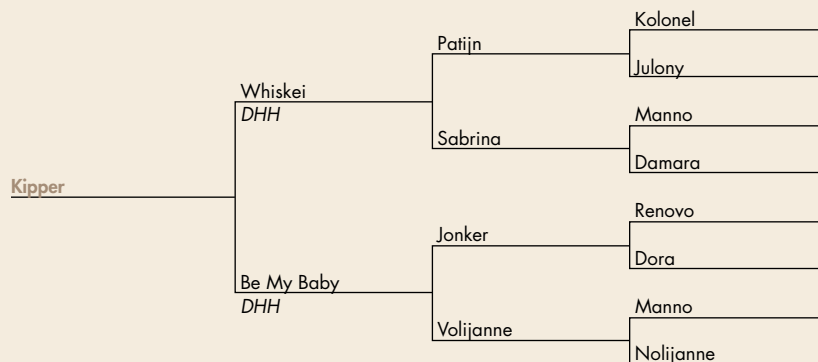

NOTES: Kipper is a strong moving showy stallion. Full brother to Garfield and Hummer. Serious stallion or show prospect. KWPN Registered.

Forks Lumber Co. LLC

Buying Standing Timber, Cut Logs, Table Top Logs