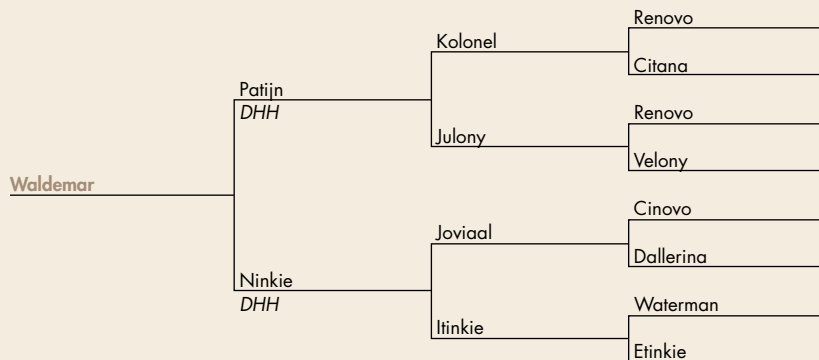

NOTES: Waldemar has a good show record, and his offspring have a promising future.

HIROT

KWPN Approved Dutch Harness Horse Stallion
ADHHA Approved & Licensed
KWPN #528003 201204034 • Foaled: 2012 • Cizandro x Manno