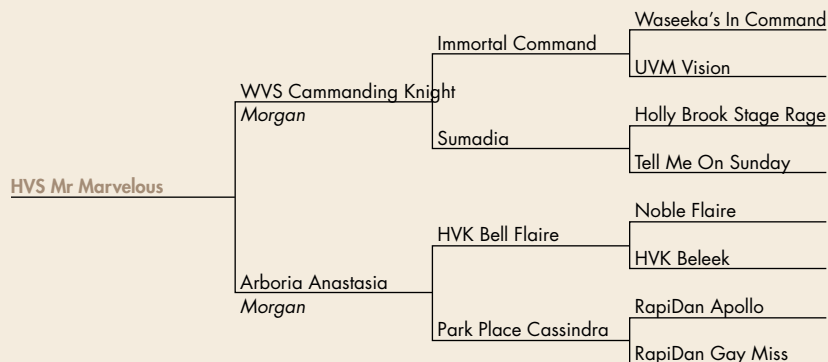

NOTES: Weanling stallion with a look at me attitude. His dam was in hand 2 yr old champion and sire was a reserve Grand Champion in 2016.