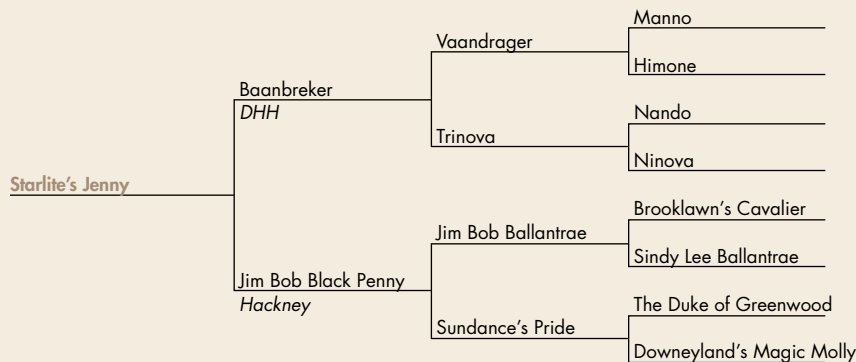

NOTES: A nice mare that moves very well! She could be KWPN full Dutch if you so desire.