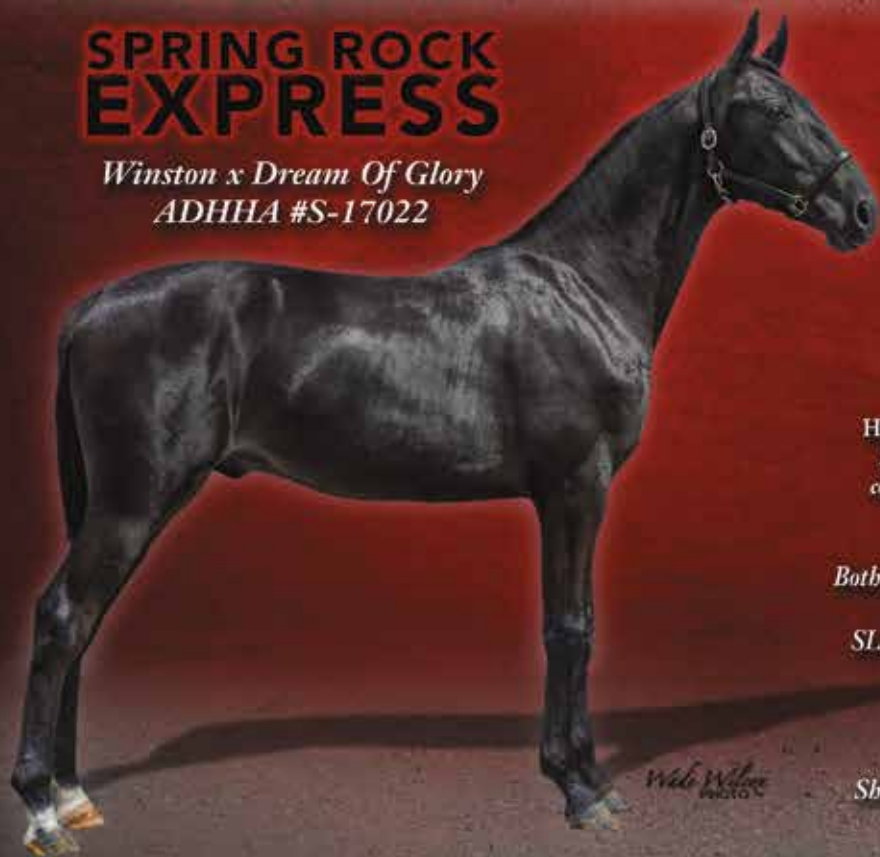

SPRING ROCK EXPRESS

*Winston x Dream Of Glory
ADHHA #S-17022*

HIGHLIGHT - Full brother to Spring Rock Express
*If this is what you are looking for in a road horse,
consider SPRING ROCK EXPRESS for your mare.*

*Both stallions are standing the 2017 breeding season
to a limited number of mares with
SLABAUGH EQUINE • Ray & Mary Slabaugh
9445 SR 534 • Middlefield OH 44062
440-693-4314*

*Service Fee: $500 each • IFG
Shipped Semen or On-Farm Breeding Available
1 Year Return Privilege*