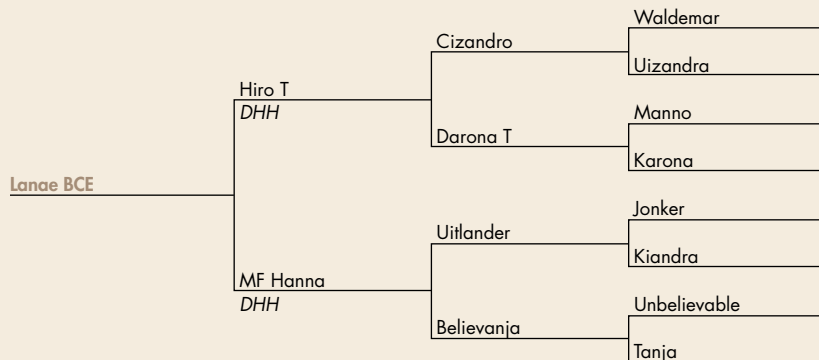

#35

\$ _____

Lanae BCE

FOALED: 06-02-16 SEX: Mare
 CONSIGNOR: Buck Creek Equine, Lavern Miller, Steven Miller
 LaGrange, IN • 260-768-4237

NOTES: Very refined, athletic filly with the right attitude. Show quality!