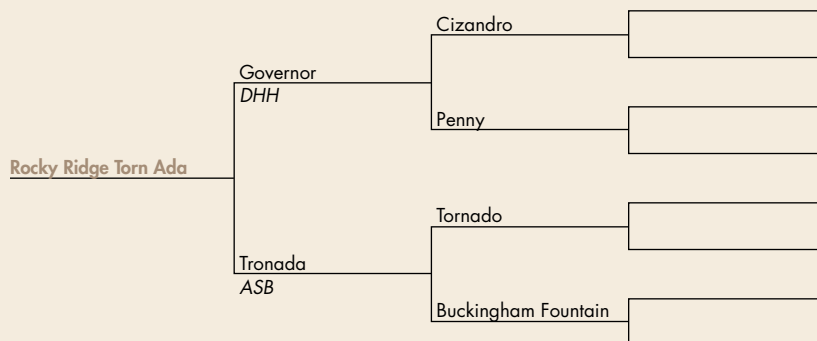

#30

\$ _____

Rocky Ridge's Torn Ada

REG: ADHHA & ASHA Half Registered
FOALED: 05-12-16 SEX: Mare
CONSIGNOR: Ivan Fisher, Rocky Ridge Stables
Narvon, PA • 717-989-2026

NOTES: Ada is a very refined filly, long neck and good trot. ADHHA and ASHA half registered.