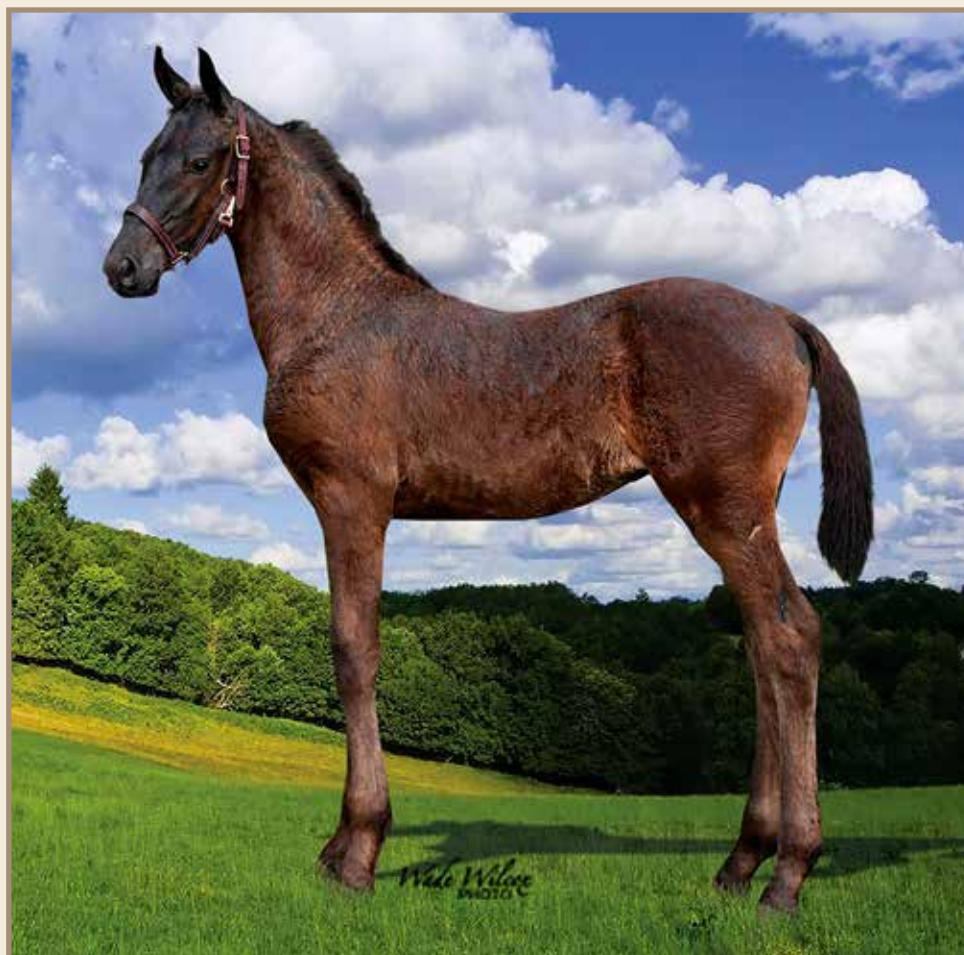

#59

$ _____

TPE High Class

REG: 2016040 FOALED: 06-01-16 SEX: Stallion
CONSIGNED BY: Robert D. Yoder, Tall Pine Equine
Middlefield, OH • 216-299-6312