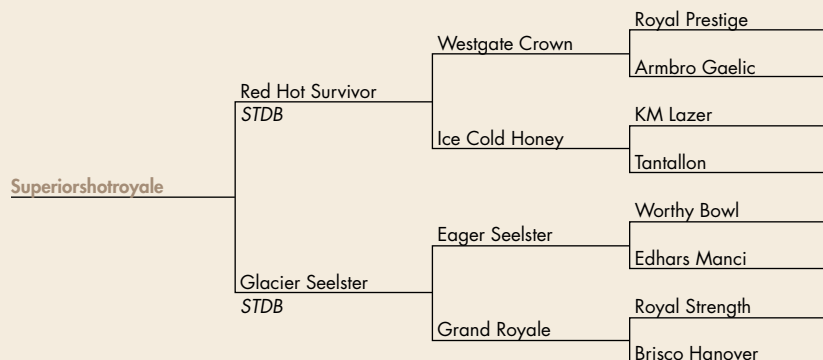

Superiorshotroyale

REG: 2NA66 FOALED: 04-01-15 SEX: Mare
CONSIGNOR: Chris S. Weaver
Garrettsville, OH • 440-321-9188