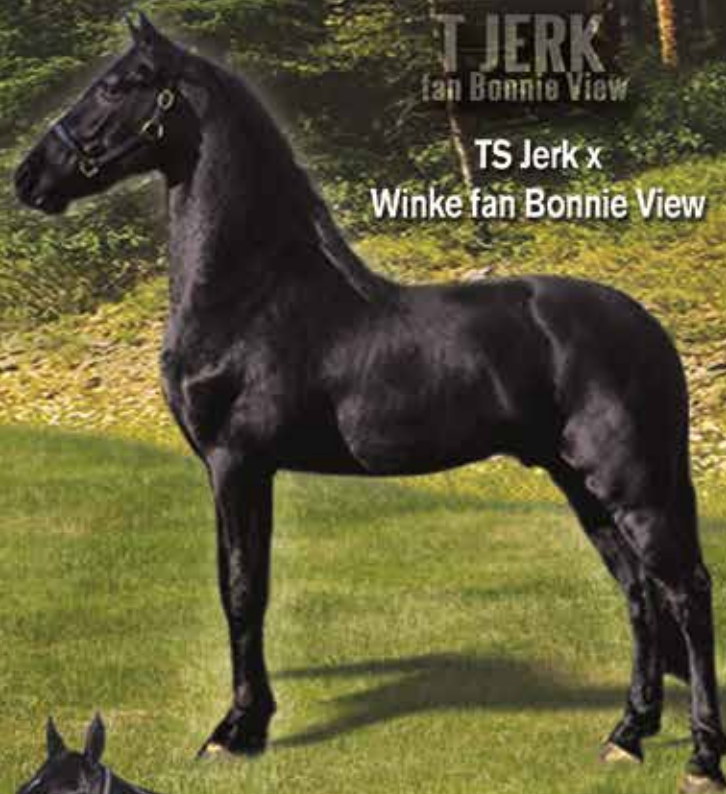

5013 TR 359
 Millersburg, OH 44654
 Phone: 330-893-3086
 Fax: 330-893-4001

Proudly standing these
fine stallions:

FRIESIAN
T JERK
fan Bonnie View

TS Jerk x
Winke fan Bonnie View

FRIESIAN/DUTCH
JC EXTREME

Knight of Wild Rose Ranch
x JD's Alivia