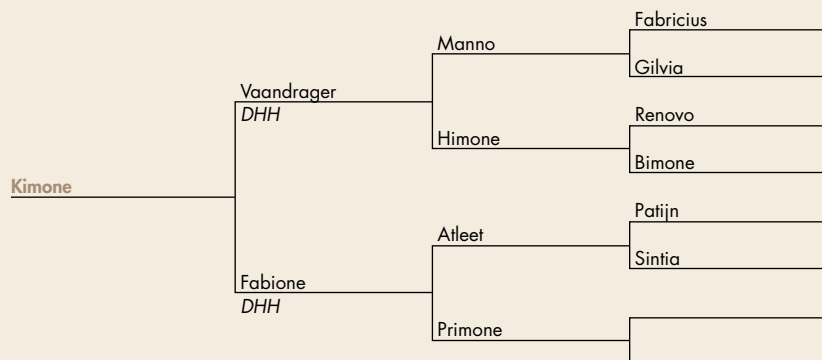

#94

$ _____

Kimone

REG: Pending FOALED: 03-10-15 SEX: Mare
CONSIGNOR: Nathan Yutzy
West Union, OH • 937-544-7482

Sire - Vaandrager

NOTES: Nice black filly out of an approved stallion and a star mare that are both from the same powerful mare family that has produced show horses, keuring champions, etc.